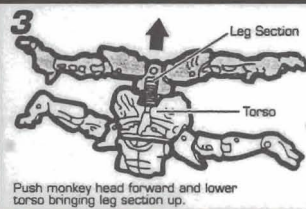

Leg Section

Torso

Push monkey head forward and lower torso bringing leg section up.