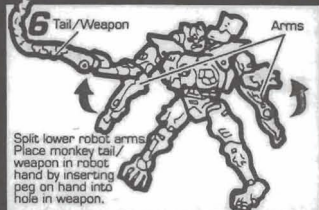

6 Tail/Weapon

Arms

Reverse the order of the instructions to convert back into Beast mode.

Have an adult cut along dotted lines.

CHALLENGE LEVEL OF ROBOT CONVERSION

BASIC INTERMEDIATE ADVANCED EXPERT