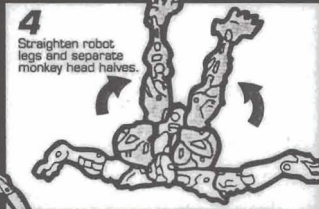

4 Straighten robot legs and separate monkey head halves.