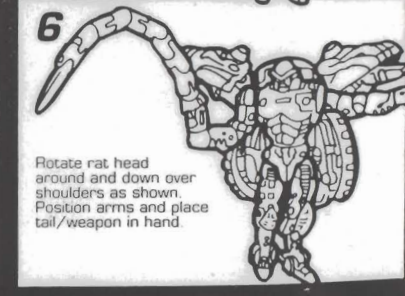

1 TRANSPORTATION MODE

Reverse the order of the instructions to convert back into rat.

Have an adult cut along dotted lines.

PROOF OF PURCHASE

0 76930 80499 5

RATTRAP™

© 1999 HASBRO, INC.
Pawtucket, Rhode Island 02862.
All Rights Reserved.

Check Us Out On-Line!
<http://www.hasbro.com>

Manufactured under license from Takara Co., Ltd.

Fox Kids Logo TM & © Fox

MADE IN CHINA 568261.0000