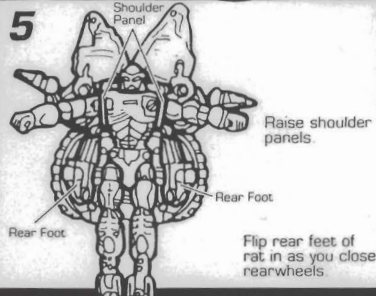

1 TRANSPORTATION MODE

Reverse the order of the instructions to convert back into rat.

Have an adult cut along dotted lines.

PROOF OF PURCHASE

0 76930 80499 5

RATTRAP™

© 1999 HASBRO, INC.
Pawtucket, Rhode Island 02862.
All Rights Reserved.

Check Us Out On-Line!
<http://www.hasbro.com>

Manufactured under license from Takara Co., Ltd.

Fox Kids Logo TM & © Fox

MADE IN CHINA 568261.0000