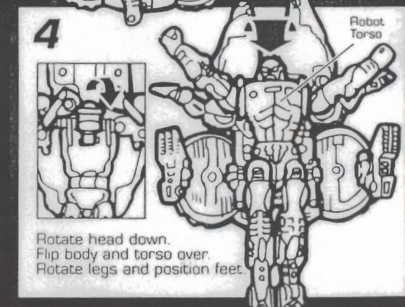

1 TRANSPORTATION MODE

Reverse the order of the instructions to convert back into rat.

Have an adult cut along dotted lines.

PROOF OF PURCHASE

0 76930 80499 5

RATTRAP™

© 1999 HASBRO, INC.
Pawtucket, Rhode Island 02862.
All Rights Reserved.

Check Us Out On-Line!
<http://www.hasbro.com>

Manufactured under license from Takara Co., Ltd.

Fox Kids Logo TM & © Fox

MADE IN CHINA 568261.0000