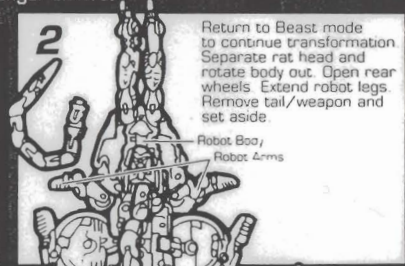

1 TRANSPORTATION MODE

Reverse the order of the instructions to convert back into rat.

Have an adult cut along dotted lines.