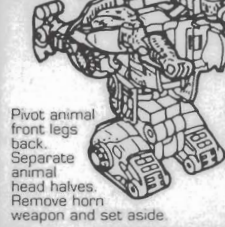

3

Pivot animal front legs back. Separate animal head halves. Remove horn weapon and set aside.