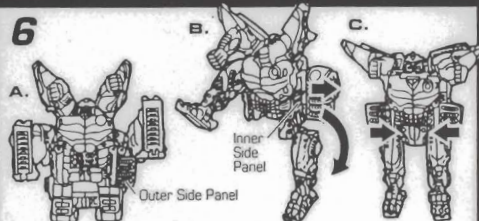

A. Open outer side panels. B. Slide inner side panels out and rotate downward. Extend and lower the legs. C. Push inner side panels in. Pivot hips inward and up to form robot legs as shown.