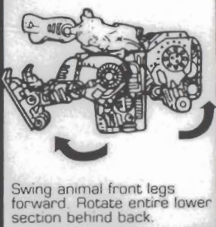

5

Swing animal front legs forward. Rotate entire lower section behind back.