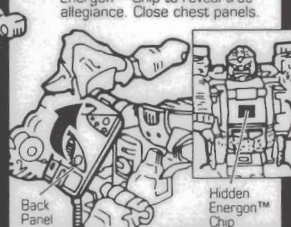

4

Flip back panel up and over exposing robot head. Rub hidden Energy™ Chip to reveal true allegiance. Close chest panels.