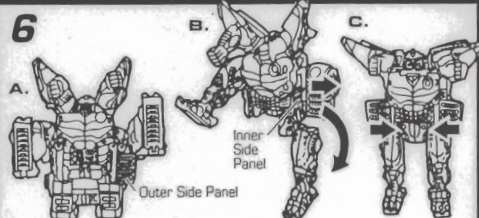

A. Open outer side panels. B. Slide inner side panels out and rotate downward. Extend and lower the legs. C. Push inner side panels in. Pivot hips inward and up to form robot legs as shown.