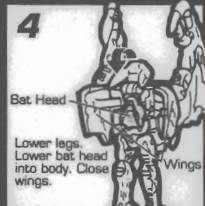

Reverse the order of the instructions to convert back into Beast mode.

Have an adult cut along dotted lines.