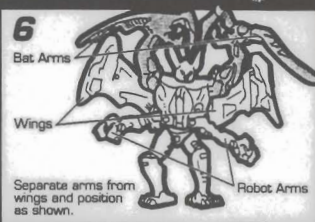

Reverse the order of the instructions to convert back into Beast mode.

Have an adult cut along dotted lines.

CHALLENGE LEVEL OF ROBOT CONVERSION

BASIC INTERMEDIATE ADVANCED EXPERT