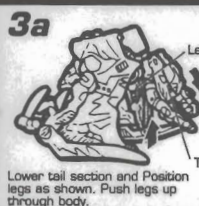

Reverse the order of the instructions to convert back into Beast mode.

Have an adult cut along dotted lines.