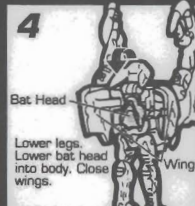

Reverse the order of the instructions to convert back into Beast mode. Have an adult cut along dotted lines.