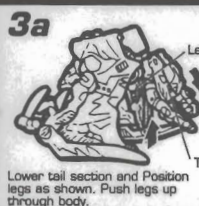

Reverse the order of the instructions to convert back into Beast mode. Have an adult cut along dotted lines.