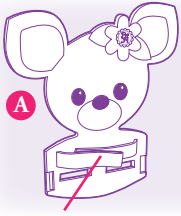

# Assembling the Toy

CHAIR BACK

LEGS

LEGS

SEAT

TRAY

BELT (E)

1. Attach LEGS (B) and (C) one at a time to CHAIR BACK (A). To attach LEGS, push up on LOCKING TOOTH to snap into place.

2. Insert SEAT (D) into CHAIR BACK (A) until it locks.

3. Place your Baby Alive doll (not included) into the chair.

4. Fasten BELT (E) around your Baby Alive doll (not included).

5. Attach TRAY (F).