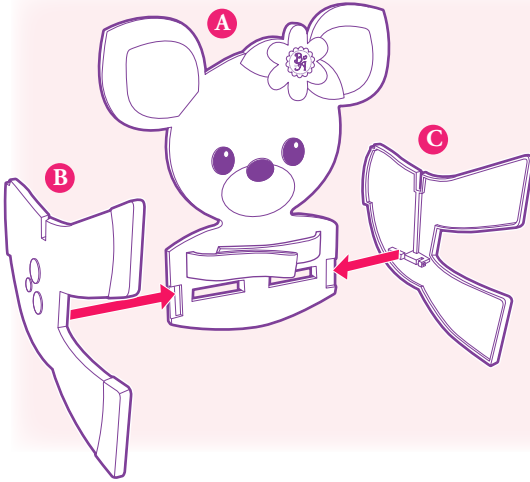

# Assembling the Toy

CHAIR BACK

LEGS

LEGS

SEAT

TRAY

BELT (E)

1. Attach LEGS (B) and (C) one at a time to CHAIR BACK (A). To attach LEGS, push up on LOCKING TOOTH to snap into place.

2. Insert SEAT (D) into CHAIR BACK (A) until it locks.

3. Place your Baby Alive doll (not included) into the chair.

4. Fasten BELT (E) around your Baby Alive doll (not included).

5. Attach TRAY (F).