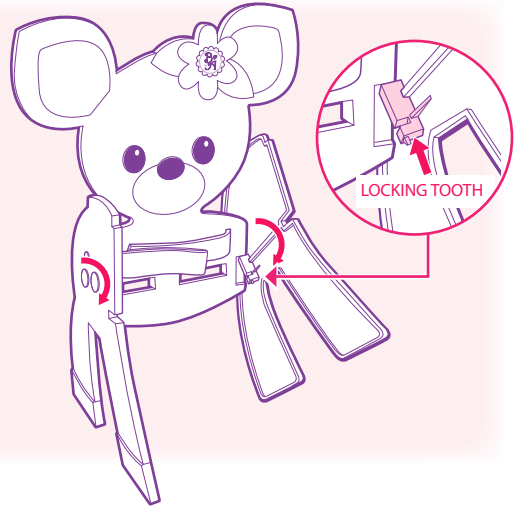

# Assembling the Toy

CHAIR BACK

LEGS

LEGS

SEAT

TRAY

BELT (E)

1. Attach LEGS (B) and (C) one at a time to CHAIR BACK (A). To attach LEGS, push up on LOCKING TOOTH to snap into place.

2. Insert SEAT (D) into CHAIR BACK (A) until it locks.

3. Place your Baby Alive doll (not included) into the chair.

4. Fasten BELT (E) around your Baby Alive doll (not included).

5. Attach TRAY (F).