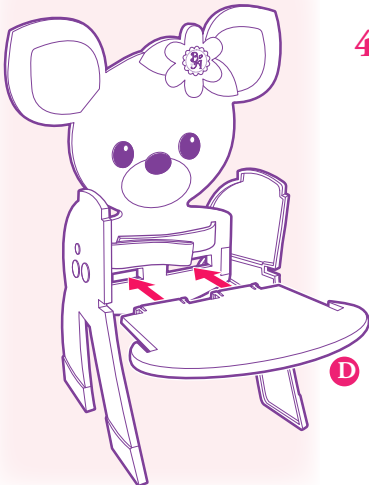

# Assembling the Toy

CHAIR BACK

LEGS

LEGS

SEAT

TRAY

BELT (E)

1. Attach LEGS (B) and (C) one at a time to CHAIR BACK (A). To attach LEGS, push up on LOCKING TOOTH to snap into place.

2. Insert SEAT (D) into CHAIR BACK (A) until it locks.

3. Place your Baby Alive doll (not included) into the chair.

4. Fasten BELT (E) around your Baby Alive doll (not included).

5. Attach TRAY (F).