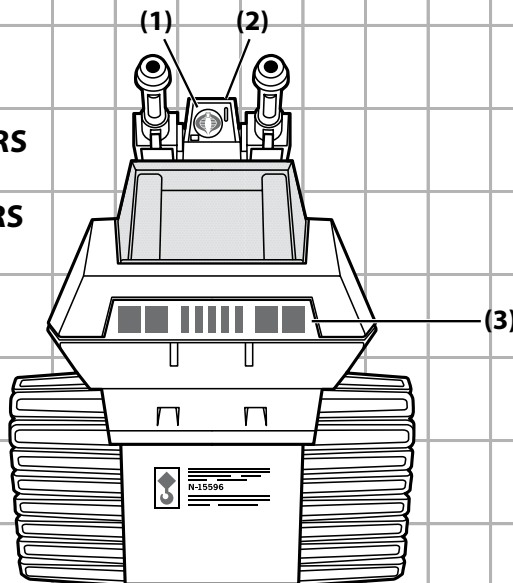

## COBRA H.I.S.S.™

- 1) CANNON MOTOR-DRIVE ACCESS HATCH
- 2) TURRET/COCKPIT TWO-WAY COMMUNICATOR
- 3) TUNGSTEN SPOTLIGHTS
- 4) IDLER BOGEYS
- 5) SHELL-PROOF TINTED CANOPY
- 6) COMMAND COCKPIT WITH DRIVE CONTROLS
- 7) FLEET IDENTIFICATION NUMBER
- 8) 90MM TWIN CANNONS
- 9) ENGINE RADIATOR
- 10) MAIN BATTLE TURRET
- 11) REAR PERSONNEL PLATFORM
- 12) SELF-SEALING FUEL CANISTERS
- 13) TWO HOOK
- 14) GROUND EQUIPMENT LOCKERS
- 15) ARMOR PLATING SKIRTS
- 16) DRIVE BOGEY