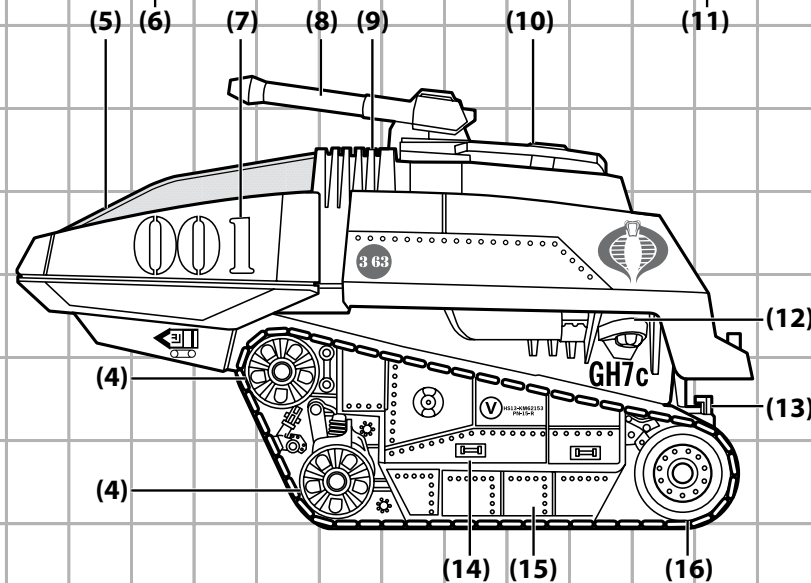

**WARNING:**

CHOKING HAZARD-Small parts.  
Not for children under 3 years.

**AGES 5+**

65267/65266 Asst.

## COBRA H.I.S.S.™

- 1) CANNON MOTOR-DRIVE ACCESS HATCH
- 2) TURRET/COCKPIT TWO-WAY COMMUNICATOR
- 3) TUNGSTEN SPOTLIGHTS
- 4) IDLER BOGEYS
- 5) SHELL-PROOF TINTED CANOPY
- 6) COMMAND COCKPIT WITH DRIVE CONTROLS
- 7) FLEET IDENTIFICATION NUMBER
- 8) 90MM TWIN CANNONS
- 9) ENGINE RADIATOR
- 10) MAIN BATTLE TURRET
- 11) REAR PERSONNEL PLATFORM
- 12) SELF-SEALING FUEL CANISTERS
- 13) TWO HOOK
- 14) GROUND EQUIPMENT LOCKERS
- 15) ARMOR PLATING SKIRTS
- 16) DRIVE BOGEY