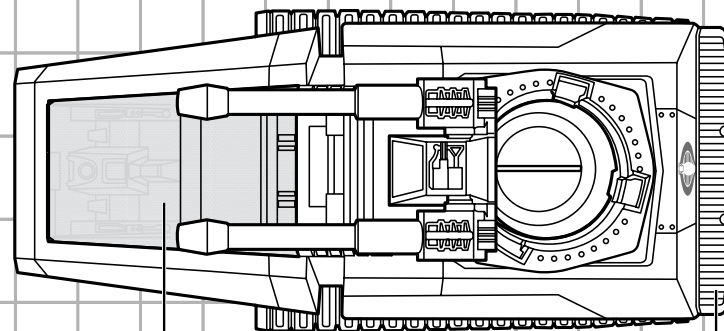

**WARNING:**

CHOKING HAZARD-Small parts.  
Not for children under 3 years.

**AGES 5+**

65267/65266 Asst.

## COBRA H.I.S.S.™

- 1) CANNON MOTOR-DRIVE ACCESS HATCH
- 2) TURRET/COCKPIT TWO-WAY COMMUNICATOR
- 3) TUNGSTEN SPOTLIGHTS
- 4) IDLER BOGEYS
- 5) SHELL-PROOF TINTED CANOPY
- 6) COMMAND COCKPIT WITH DRIVE CONTROLS
- 7) FLEET IDENTIFICATION NUMBER
- 8) 90MM TWIN CANNONS
- 9) ENGINE RADIATOR
- 10) MAIN BATTLE TURRET
- 11) REAR PERSONNEL PLATFORM
- 12) SELF-SEALING FUEL CANISTERS
- 13) TWO HOOK
- 14) GROUND EQUIPMENT LOCKERS
- 15) ARMOR PLATING SKIRTS
- 16) DRIVE BOGEY