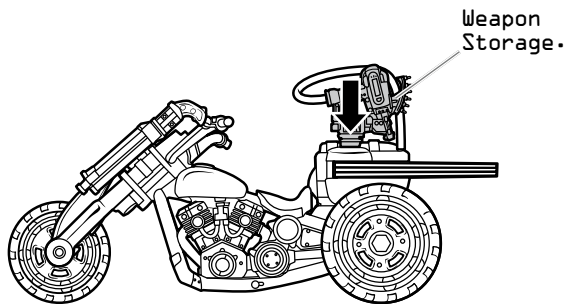

GI JOE

DOOM CYCLE™

SOME ASSEMBLY REQUIRED. NO TOOLS NEEDED.

WARNING:

CHOKING HAZARD—Small parts.
Not for children under 3 years.

24727/24725 Asst.

AGES 4+

Press button on
handlebars to reveal
weapons and blades.
>>>

Press tank to
reveal blades.
<<<

SOME POSES MAY REQUIRE HAND SUPPORT.
PRODUCT AND COLORS MAY VARY.

© 2010 HASBRO. ALL RIGHTS RESERVED.™ & © DENOTE U.S. TRADEMARKS.

VISIT
GIJOE.COM

Not suitable for children
under 3 years because of
small parts – choking hazard.