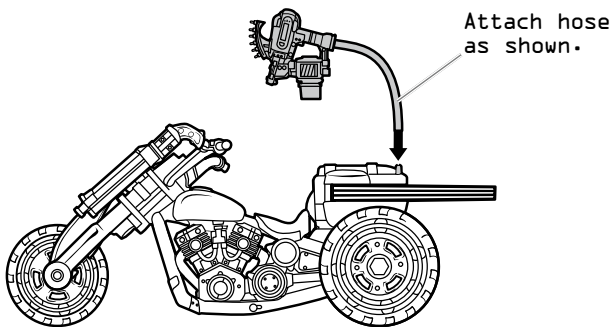

GI JOE

DOOM CYCLE™

SOME ASSEMBLY REQUIRED. NO TOOLS NEEDED.

WARNING:

CHOKING HAZARD—Small parts.
Not for children under 3 years.

24727/24725 Asst.

AGES 4+

Press button on
handlebars to reveal
weapons and blades.
>>>

Press tank to
reveal blades.
<<<

P/N 7057960000

VISIT
GIJOE.COM

SOME POSES MAY REQUIRE HAND SUPPORT.
PRODUCT AND COLORS MAY VARY.

© 2010 HASBRO. ALL RIGHTS RESERVED.™ & © DENOTE U.S. TRADEMARKS.

Not suitable for children
under 3 years because of
small parts – choking hazard.