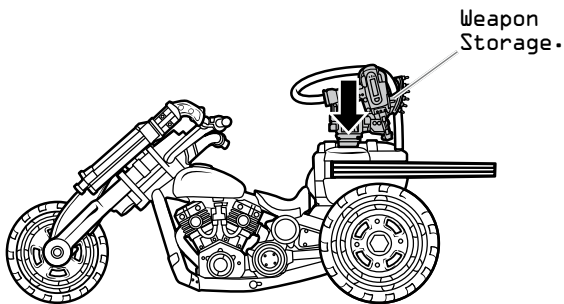

GI JOE

DOOM CYCLE™

SOME ASSEMBLY REQUIRED. NO TOOLS NEEDED.

WARNING:

CHOKING HAZARD—Small parts.
Not for children under 3 years.

24727/24725 Asst.

AGES 4+

Press button on
handlebars to reveal
weapons and blades.
>>>

Press tank to
reveal blades.
<<<

P/N 7057960000

VISIT
GIJOE.COM

SOME POSES MAY REQUIRE HAND SUPPORT.
PRODUCT AND COLORS MAY VARY.

© 2010 HASBRO. ALL RIGHTS RESERVED.™ & © DENOTE U.S. TRADEMARKS.

Not suitable for children
under 3 years because of
small parts – choking hazard.