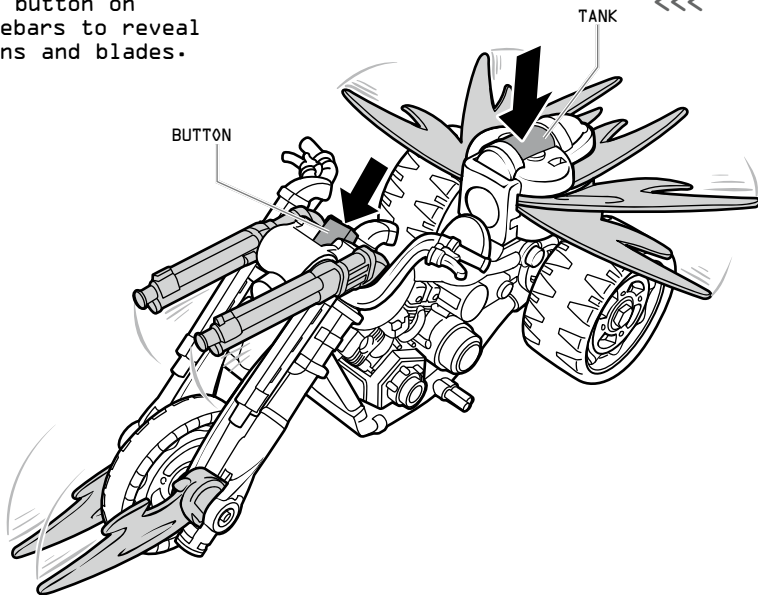

GIJOE

DOOM CYCLE™

SOME ASSEMBLY REQUIRED. NO TOOLS NEEDED.

WARNING:

CHOKING HAZARD—Small parts.
Not for children under 3 years.

24727/24725 Asst.

AGES 4+

Press button on
handlebars to reveal
weapons and blades.
>>>

Press tank to
reveal blades.
<<<

SOME POSES MAY REQUIRE HAND SUPPORT.
PRODUCT AND COLORS MAY VARY.

© 2010 HASBRO. ALL RIGHTS RESERVED.™ & © DENOTE U.S. TRADEMARKS.

VISIT
GIJOE.COM

Not suitable for children
under 3 years because of
small parts – choking hazard.