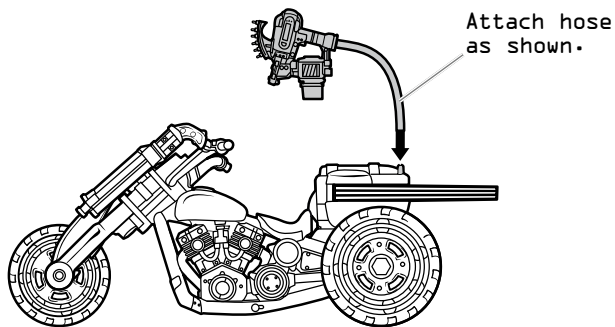

GI JOE

DOOM CYCLE™

SOME ASSEMBLY REQUIRED. NO TOOLS NEEDED.

WARNING:

CHOKING HAZARD—Small parts.
Not for children under 3 years.

24727/24725 Asst.

AGES 4+

Press button on
handlebars to reveal
weapons and blades.
>>>

Press tank to
reveal blades.
<<<

SOME POSES MAY REQUIRE HAND SUPPORT.
PRODUCT AND COLORS MAY VARY.

© 2010 HASBRO. ALL RIGHTS RESERVED.™ & © DENOTE U.S. TRADEMARKS.

VISIT
GIJOE.COM

Not suitable for children
under 3 years because of
small parts – choking hazard.