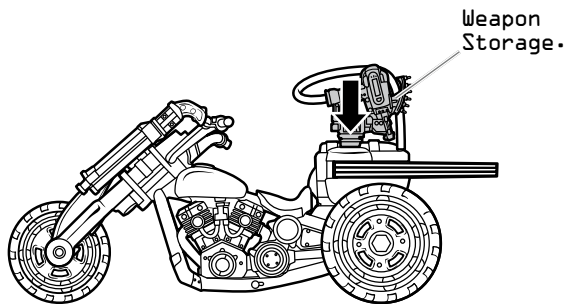

GIJOE

DOOM CYCLE™

SOME ASSEMBLY REQUIRED. NO TOOLS NEEDED.

WARNING:

CHOKING HAZARD—Small parts.
Not for children under 3 years.

24727/24725 Asst.

AGES 4+

Press button on
handlebars to reveal
weapons and blades.
>>>

Press tank to
reveal blades.
<<<

SOME POSES MAY REQUIRE HAND SUPPORT.
PRODUCT AND COLORS MAY VARY.

© 2010 HASBRO. ALL RIGHTS RESERVED.™ & © DENOTE U.S. TRADEMARKS.

VISIT
GIJOE.COM

Not suitable for children
under 3 years because of
small parts – choking hazard.