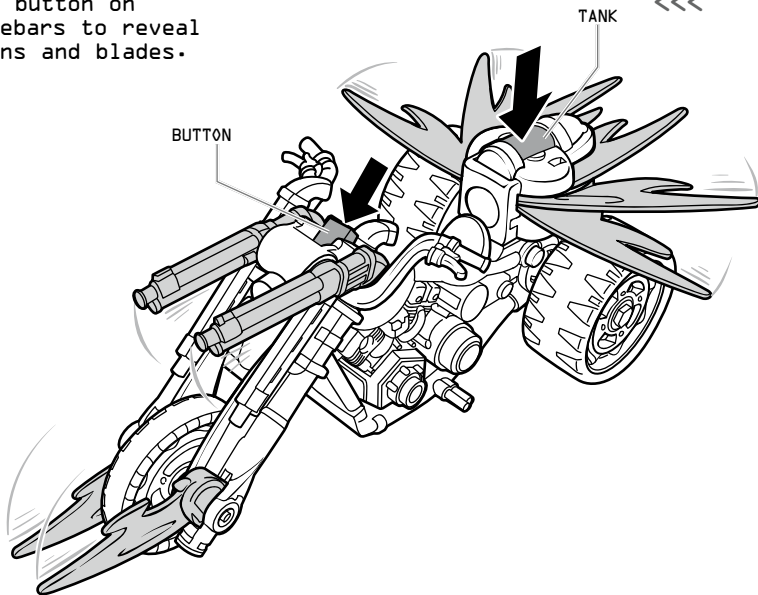

GI JOE

DOOM CYCLE™

SOME ASSEMBLY REQUIRED. NO TOOLS NEEDED.

WARNING:

CHOKING HAZARD—Small parts.
Not for children under 3 years.

24727/24725 Asst.

AGES 4+

Press button on
handlebars to reveal
weapons and blades.
>>>

Press tank to
reveal blades.
<<<

P/N 7057960000

VISIT
GIJOE.COM

SOME POSES MAY REQUIRE HAND SUPPORT.
PRODUCT AND COLORS MAY VARY.

© 2010 HASBRO. ALL RIGHTS RESERVED.™ & © DENOTE U.S. TRADEMARKS.

Not suitable for children
under 3 years because of
small parts – choking hazard.