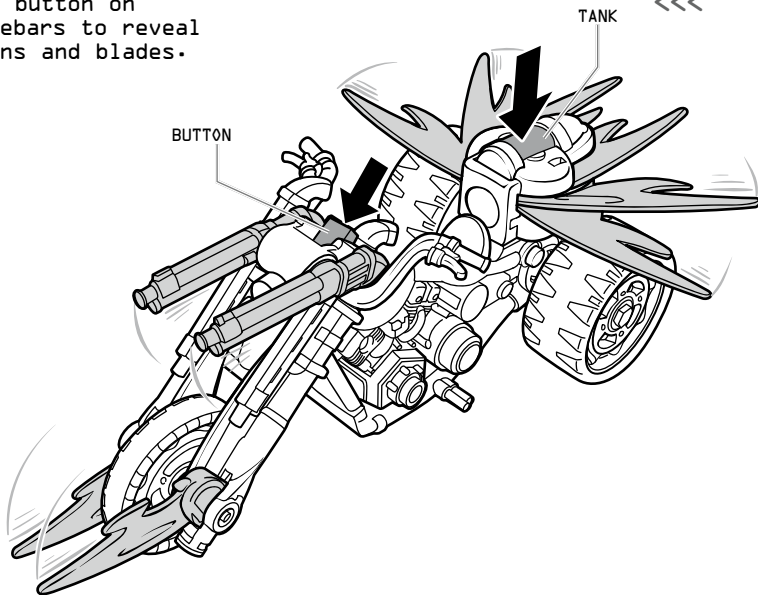

GI JOE

DOOM CYCLE™

SOME ASSEMBLY REQUIRED. NO TOOLS NEEDED.

WARNING:

CHOKING HAZARD—Small parts.
Not for children under 3 years.

24727/24725 Asst.

AGES 4+

Press button on
handlebars to reveal
weapons and blades.
>>>

Press tank to
reveal blades.
<<<

SOME POSES MAY REQUIRE HAND SUPPORT.
PRODUCT AND COLORS MAY VARY.

© 2010 HASBRO. ALL RIGHTS RESERVED.™ & © DENOTE U.S. TRADEMARKS.

VISIT
GIJOE.COM

Not suitable for children
under 3 years because of
small parts – choking hazard.