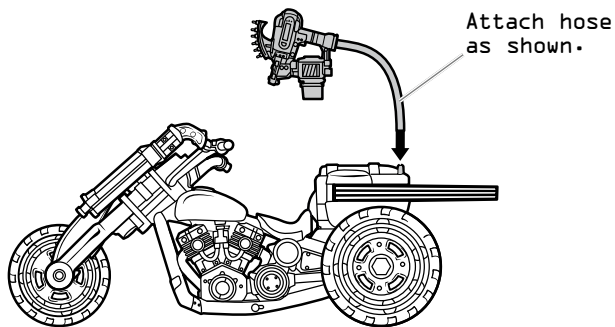

GIJOE

DOOM CYCLE™

SOME ASSEMBLY REQUIRED. NO TOOLS NEEDED.

WARNING:

CHOKING HAZARD—Small parts.
Not for children under 3 years.

24727/24725 Asst.

AGES 4+

Press button on
handlebars to reveal
weapons and blades.
>>>

Press tank to
reveal blades.
<<<

SOME POSES MAY REQUIRE HAND SUPPORT.
PRODUCT AND COLORS MAY VARY.

© 2010 HASBRO. ALL RIGHTS RESERVED.™ & © DENOTE U.S. TRADEMARKS.

VISIT
GIJOE.COM

Not suitable for children
under 3 years because of
small parts – choking hazard.