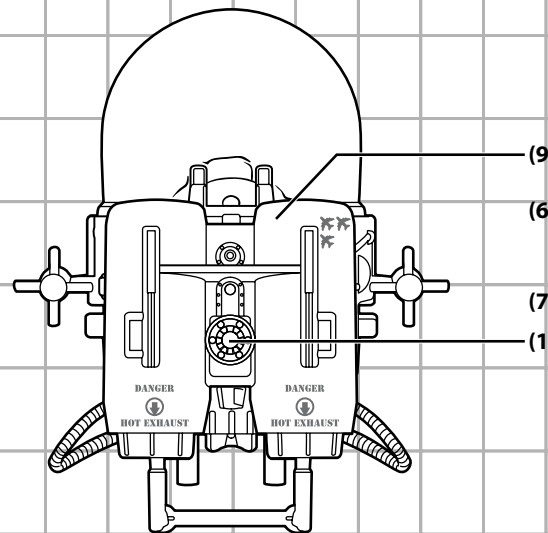

WARNING:

CHOKING HAZARD-Small parts.
Not for children under 3 years.

AGES 5+

65274/65266 Asst.

COBRA FLIGHT POD™

- 1) FIRE-CONTROL COMPUTER HOUSING
- 2) CONTROL POD LATERAL HANDGRIP FIRING CONTROLS
- 3) SHELL-PROOF DOMED FLIGHT CANOPY
- 4) "ARMREST" FLIGHT CONTROLS
- 5) WARLOCK LR-3-8 LASER-SEEKING ANTITANK MISSILES
- 6) FORWARD RANGE INFRARED TARGETING SENSORS
- 7) HYDRAULICALLY ADJUSTABLE CONTROL CONSOLE
- 8) POSITIVE-LOCATION COMMAND CHAIR
- 9) TWIN VERTICAL-THRUST HIGH BYPASS RATIO TURBOFAN ENGINES
- 10) HIGH-REFLEX SYNCHRONIZED STEERING RUDDERS
- 11) 1XM-97 MINI-CANNON
- 12) MOTOR-DRIVEN FORWARD MINI-TURRET
- 13) TURBO-PROPULSION LAUNCHING HOSES
- 14) FORWARD-FLIGHT STABILIZING DUCTS
- 15) ENGINE SYNCHRONIZER SYSTEM

Peel and apply labels as shown.

WWW.GIJOE.COM