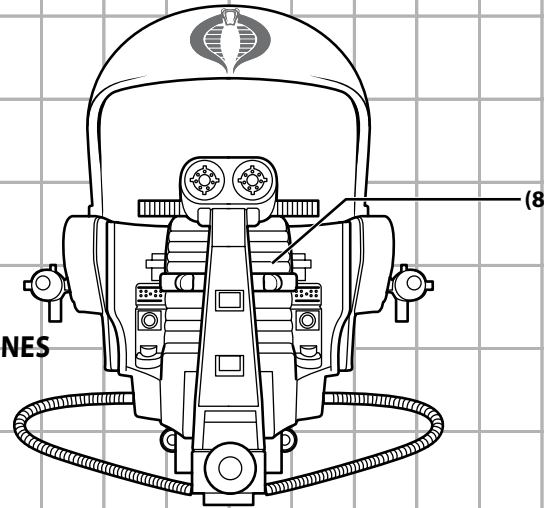

WARNING:

CHOKING HAZARD-Small parts.
Not for children under 3 years.

AGES 5+

65274/65266 Asst.

COBRA FLIGHT POD™

- 1) FIRE-CONTROL COMPUTER HOUSING
- 2) CONTROL POD LATERAL HANDGRIP FIRING CONTROLS
- 3) SHELL-PROOF DOMED FLIGHT CANOPY
- 4) "ARMREST" FLIGHT CONTROLS
- 5) WARLOCK LR-3-8 LASER-SEEKING ANTITANK MISSILES
- 6) FORWARD RANGE INFRARED TARGETING SENSORS
- 7) HYDRAULICALLY ADJUSTABLE CONTROL CONSOLE
- 8) POSITIVE-LOCATION COMMAND CHAIR
- 9) TWIN VERTICAL-THRUST HIGH BYPASS RATIO TURBOFAN ENGINES
- 10) HIGH-REFLEX SYNCHRONIZED STEERING RUDDERS
- 11) 1XM-97 MINI-CANNON
- 12) MOTOR-DRIVEN FORWARD MINI-TURRET
- 13) TURBO-PROPULSION LAUNCHING HOSES
- 14) FORWARD-FLIGHT STABILIZING DUCTS
- 15) ENGINE SYNCHRONIZER SYSTEM

Peel and apply labels as shown.

WWW.GIJOE.COM