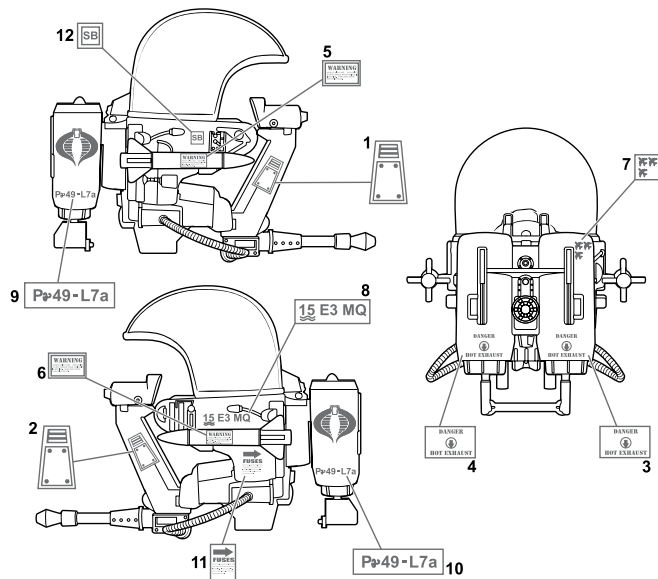

WARNING:

CHOKING HAZARD-Small parts.
Not for children under 3 years.

AGES 5+

65274/65266 Asst.

COBRA FLIGHT POD™

- 1) FIRE-CONTROL COMPUTER HOUSING
- 2) CONTROL POD LATERAL HANDGRIP FIRING CONTROLS
- 3) SHELL-PROOF DOMED FLIGHT CANOPY
- 4) "ARMREST" FLIGHT CONTROLS
- 5) WARLOCK LR-3-8 LASER-SEEKING ANTITANK MISSILES
- 6) FORWARD RANGE INFRARED TARGETING SENSORS
- 7) HYDRAULICALLY ADJUSTABLE CONTROL CONSOLE
- 8) POSITIVE-LOCATION COMMAND CHAIR
- 9) TWIN VERTICAL-THRUST HIGH BYPASS RATIO TURBOFAN ENGINES
- 10) HIGH-REFLEX SYNCHRONIZED STEERING RUDDERS
- 11) 1XM-97 MINI-CANNON
- 12) MOTOR-DRIVEN FORWARD MINI-TURRET
- 13) TURBO-PROPULSION LAUNCHING HOSES
- 14) FORWARD-FLIGHT STABILIZING DUCTS
- 15) ENGINE SYNCHRONIZER SYSTEM

Peel and apply labels as shown.

WWW.GIJOE.COM