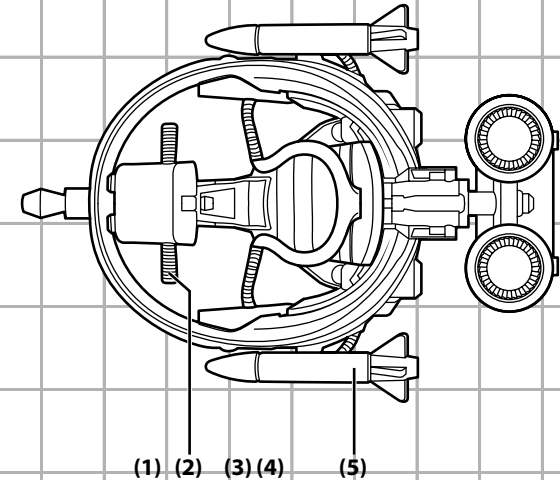

WARNING:

CHOKING HAZARD-Small parts.
Not for children under 3 years.

AGES 5+

65274/65266 Asst.

COBRA FLIGHT POD™

- 1) FIRE-CONTROL COMPUTER HOUSING
- 2) CONTROL POD LATERAL HANDGRIP FIRING CONTROLS
- 3) SHELL-PROOF DOMED FLIGHT CANOPY
- 4) "ARMREST" FLIGHT CONTROLS
- 5) WARLOCK LR-3-8 LASER-SEEKING ANTITANK MISSILES
- 6) FORWARD RANGE INFRARED TARGETING SENSORS
- 7) HYDRAULICALLY ADJUSTABLE CONTROL CONSOLE
- 8) POSITIVE-LOCATION COMMAND CHAIR
- 9) TWIN VERTICAL-THRUST HIGH BYPASS RATIO TURBOFAN ENGINES
- 10) HIGH-REFLEX SYNCHRONIZED STEERING RUDDERS
- 11) 1XM-97 MINI-CANNON
- 12) MOTOR-DRIVEN FORWARD MINI-TURRET
- 13) TURBO-PROPULSION LAUNCHING HOSES
- 14) FORWARD-FLIGHT STABILIZING DUCTS
- 15) ENGINE SYNCHRONIZER SYSTEM