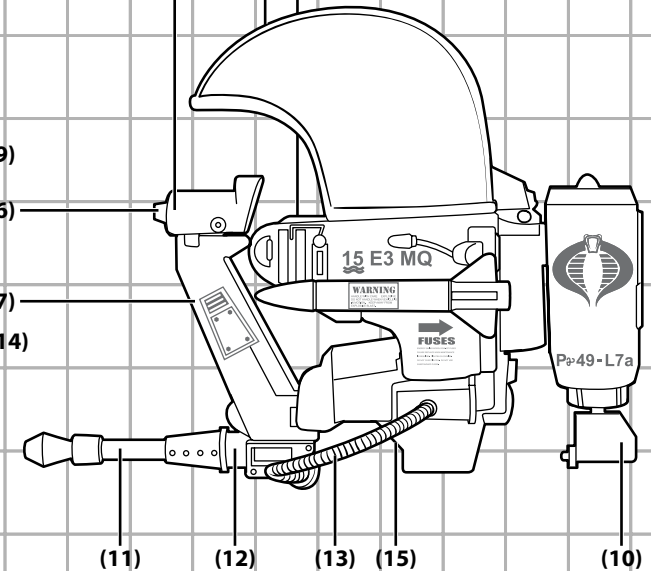

WARNING:

CHOKING HAZARD-Small parts.
Not for children under 3 years.

AGES 5+

65274/65266 Asst.

COBRA FLIGHT POD™

- 1) FIRE-CONTROL COMPUTER HOUSING
- 2) CONTROL POD LATERAL HANDGRIP FIRING CONTROLS
- 3) SHELL-PROOF DOMED FLIGHT CANOPY
- 4) "ARMREST" FLIGHT CONTROLS
- 5) WARLOCK LR-3-8 LASER-SEEKING ANTITANK MISSILES
- 6) FORWARD RANGE INFRARED TARGETING SENSORS
- 7) HYDRAULICALLY ADJUSTABLE CONTROL CONSOLE
- 8) POSITIVE-LOCATION COMMAND CHAIR
- 9) TWIN VERTICAL-THRUST HIGH BYPASS RATIO TURBOFAN ENGINES
- 10) HIGH-REFLEX SYNCHRONIZED STEERING RUDDERS
- 11) 1XM-97 MINI-CANNON
- 12) MOTOR-DRIVEN FORWARD MINI-TURRET
- 13) TURBO-PROPULSION LAUNCHING HOSES
- 14) FORWARD-FLIGHT STABILIZING DUCTS
- 15) ENGINE SYNCHRONIZER SYSTEM

Peel and apply labels as shown.

WWW.GIJOE.COM