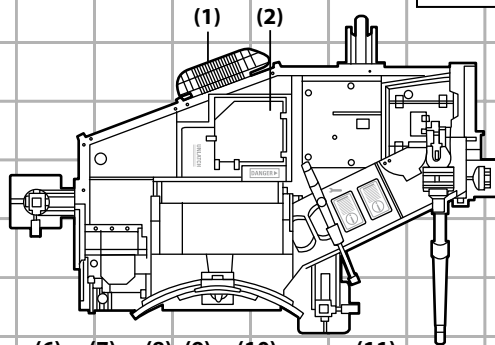

GI JOE

THE RISE OF COBRA™

SURVEILLANCE PORT

1) STEP PAD
2) ELECTRONICS ACCESS HATCH
3) REMOTE-ADJUSTABLE NITROGEN LEVELING STRUTS
4) LOW-INTERFERENCE ANTENNA
5) ELLIPTICAL LONG-RANGE AIR-SEARCH RADAR
6) AIR-COOLED 6.5 MM GENERAL-PURPOSE MACHINE GUN
7) WELDED STEEL CHASSIS ARMOR
8) 16 MM FULLY AUTOMATIC LIQUID-COOLED MACHINE GUN
9) FIX-MOUNT SIGNALING LIGHT
10) RADAR SIGNALING/DATA BASE
11) RADAR DISH ROTATOR ASSEMBLY HOUSING

WARNING:
CHOKING HAZARD-Small parts.
Not for children under 3 years.

AGES 4+
91715/91712 Asst.