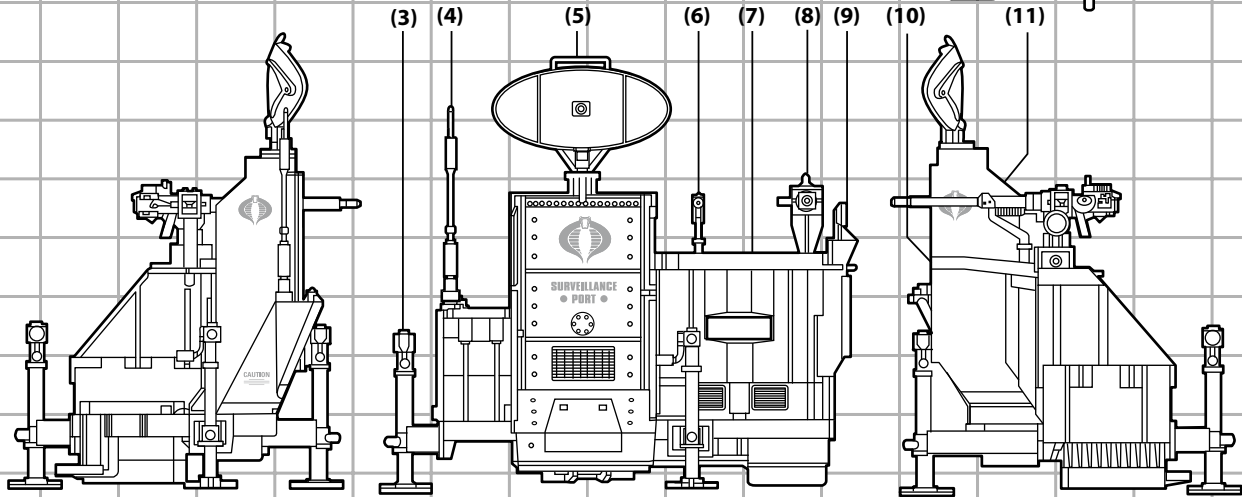

GI JOE

THE RISE OF COBRA™

SURVEILLANCE PORT

1) STEP PAD
2) ELECTRONICS ACCESS HATCH
3) REMOTE-ADJUSTABLE NITROGEN LEVELING STRUTS
4) LOW-INTERFERENCE ANTENNA
5) ELLIPTICAL LONG-RANGE AIR-SEARCH RADAR
6) AIR-COOLED 6.5 MM GENERAL-PURPOSE MACHINE GUN
7) WELDED STEEL CHASSIS ARMOR
8) 16 MM FULLY AUTOMATIC LIQUID-COOLED MACHINE GUN
9) FIX-MOUNT SIGNALING LIGHT
10) RADAR SIGNALING/DATA BASE
11) RADAR DISH ROTATOR ASSEMBLY HOUSING

WARNING:
CHOKING HAZARD-Small parts.
Not for children under 3 years.

AGES 4+
91715/91712 Asst.