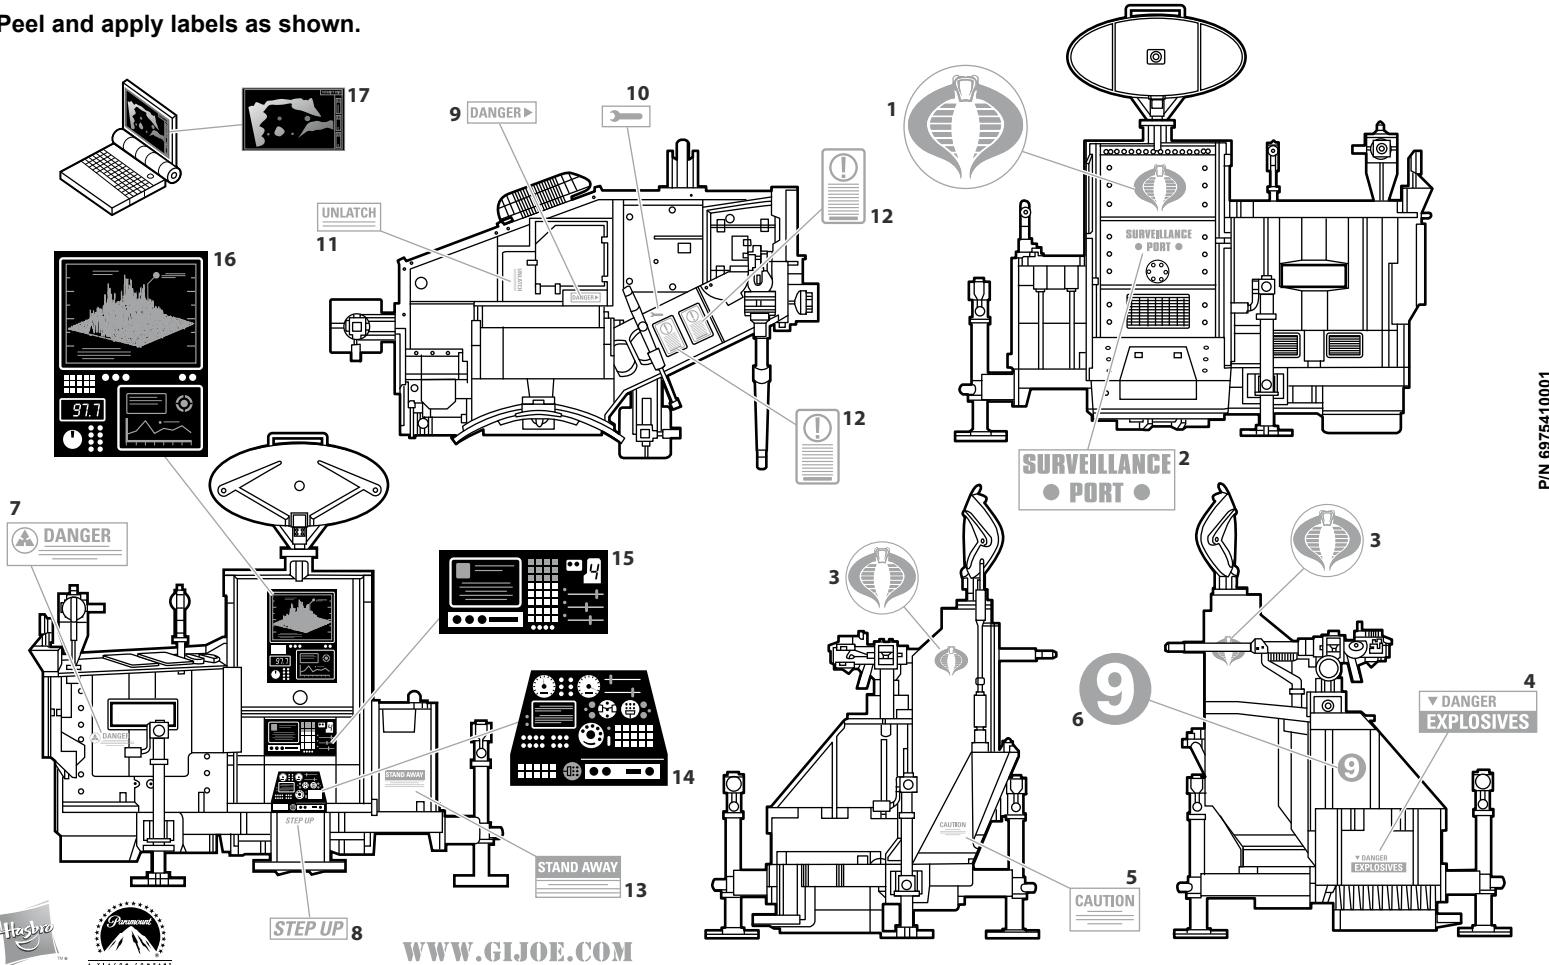

## SURVEILLANCE PORT

- 1) STEP PAD
- 2) ELECTRONICS ACCESS HATCH
- 3) REMOTE-ADJUSTABLE NITROGEN LEVELING STRUTS
- 4) LOW-INTERFERENCE ANTENNA
- 5) ELLIPTICAL LONG-RANGE AIR-SEARCH RADAR
- 6) AIR-COOLED 6.5 MM GENERAL-PURPOSE MACHINE GUN
- 7) WELDED STEEL CHASSIS ARMOR
- 8) 16 MM FULLY AUTOMATIC LIQUID-COOLED MACHINE GUN
- 9) FIX-MOUNT SIGNALING LIGHT
- 10) RADAR SIGNALING/DATA BASE
- 11) RADAR DISH ROTATOR ASSEMBLY HOUSING

 **WARNING:**  
CHOKING HAZARD-Small parts.  
Not for children under 3 years.

**AGES 4+**  
91715/91712 Asst.

Peel and apply labels as shown.

P/N 6975410001

WWW.GIJOE.COM

Some poses may require hand support. Product and colors may vary. © 2009 Paramount Pictures Corporation. All rights reserved. ® and/or™ & © 2009 Hasbro. All Rights Reserved.™ & ® denote U.S. Trademarks.