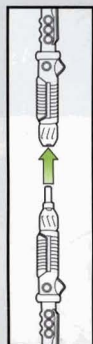

# G.I. JOE

**WARNING:**

CHOKING HAZARD-Small parts.  
Not for children under 3 years.

SIGMA 6™ NINJA COMMANDO

CODE NAME: SNAKE EYES®

**AGES 5+**

82290/82261 Asst.

## SUCTION CUP CLIMBERS >>>

Attach suction cups to figure's hands and move figure along the surface with the suction cups.

## WHIP-STAR

\*Twist knob to deploy blades.

\*To use, attach figure to zipline bar. Hold whip-star end and slide figure down string.

\*Magnet attaches to metal surfaces.

\*Wind string around whip-star.

P/N 6491220000