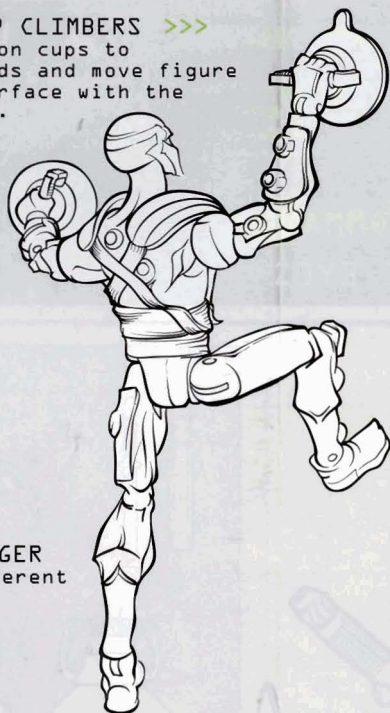

# G.I. JOE

**WARNING:**

CHOKING HAZARD-Small parts.  
Not for children under 3 years.

SIGMA 6™ NINJA COMMANDO

CODE NAME: SNAKE EYES®

**AGES 5+**

82290/82261 Asst.

## SUCTION CUP CLIMBERS >>>

Attach suction cups to figure's hands and move figure along the surface with the suction cups.