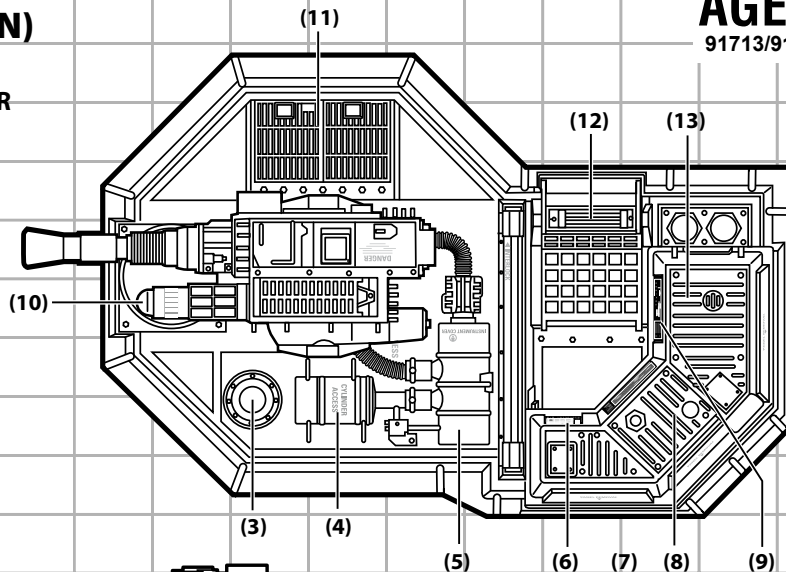

**WARNING:**

CHOKING HAZARD-Small parts.  
Not for children under 3 years.

**AGES 4+**

91713/91712 Asst.

## THE L.A.W. (LASER ARTILLERY WEAPON)

- 1) TURRET ROTATION/ELEVATION DRIVE UNIT
- 2) "INFINITY" VARIABLE ENERGY/UNI-DIRECTIONAL LASER
- 3) DC POWER-SUPPLY MODULE
- 4) "ORION" ACCELERATOR HOUSING
- 5) "ICU" THERMAL IMAGING OPTICAL SCANNER
- 6) MAGNETIC ARRAY DETECTION DISPLAY
- 7) "OMEGA" TARGET ACQUISITION MULTIPLEXER
- 8) DIGITAL DATA TRANSFER COMPUTER
- 9) PERIMETER SURVEILLANCE DISPLAY
- 10) "HEATWAVE" INFRARED DETECTION SENSOR
- 11) PRESELECTABLE MAINBAND PROCESSOR
- 12) PASSIVE PROTECTION SENSOR
- 13) COMPUTER HOUSING COOLING FINS

Peel and apply labels as shown.