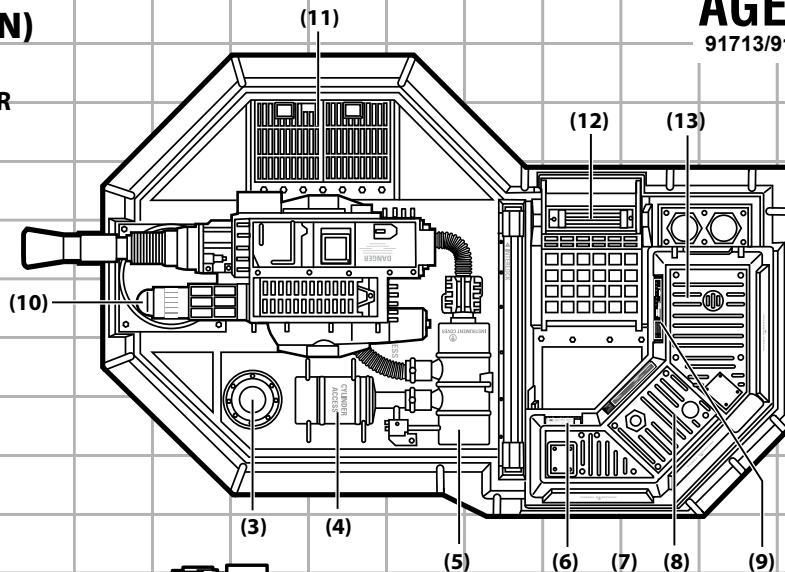

WARNING:

CHOKING HAZARD-Small parts.
Not for children under 3 years.

AGES 4+

91713/91712 Asst.

THE L.A.W. (LASER ARTILLERY WEAPON)

- 1) TURRET ROTATION/ELEVATION DRIVE UNIT
- 2) "INFINITY" VARIABLE ENERGY/UNI-DIRECTIONAL LASER
- 3) DC POWER-SUPPLY MODULE
- 4) "ORION" ACCELERATOR HOUSING
- 5) "ICU" THERMAL IMAGING OPTICAL SCANNER
- 6) MAGNETIC ARRAY DETECTION DISPLAY
- 7) "OMEGA" TARGET ACQUISITION MULTIPLEXER
- 8) DIGITAL DATA TRANSFER COMPUTER
- 9) PERIMETER SURVEILLANCE DISPLAY
- 10) "HEATWAVE" INFRARED DETECTION SENSOR
- 11) PRESELECTABLE MAINBAND PROCESSOR
- 12) PASSIVE PROTECTION SENSOR
- 13) COMPUTER HOUSING COOLING FINS

Peel and apply labels as shown.