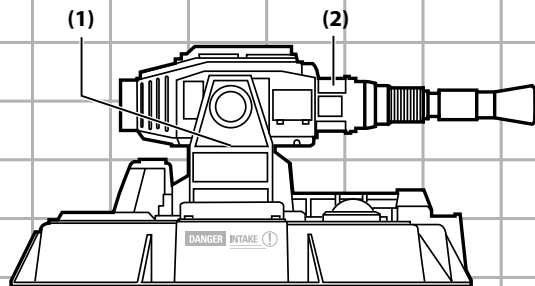

WARNING:

CHOKING HAZARD-Small parts.
Not for children under 3 years.

AGES 4+

91713/91712 Asst.

THE L.A.W. (LASER ARTILLERY WEAPON)

- 1) TURRET ROTATION/ELEVATION DRIVE UNIT
- 2) "INFINITY" VARIABLE ENERGY/UNI-DIRECTIONAL LASER
- 3) DC POWER-SUPPLY MODULE
- 4) "ORION" ACCELERATOR HOUSING
- 5) "ICU" THERMAL IMAGING OPTICAL SCANNER
- 6) MAGNETIC ARRAY DETECTION DISPLAY
- 7) "OMEGA" TARGET ACQUISITION MULTIPLEXER
- 8) DIGITAL DATA TRANSFER COMPUTER
- 9) PERIMETER SURVEILLANCE DISPLAY
- 10) "HEATWAVE" INFRARED DETECTION SENSOR
- 11) PRESELECTABLE MAINBAND PROCESSOR
- 12) PASSIVE PROTECTION SENSOR
- 13) COMPUTER HOUSING COOLING FINS

Peel and apply labels as shown.