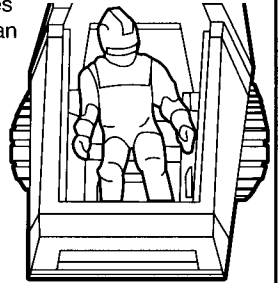

THE REAL AMERICAN HERO™ COLLECTION

Ages 5 & Up

57758

A COBRA® COMMAND WEAPON H.I.S.S.® III HIGH SPEED SENTRY

Seat figure in driver's seat. Additional figures (not included) can ride on the foot pegs and inside turret. Hook in back of vehicle can pull other vehicles (not included).

- 1) CANNON MOTOR-DRIVE ACCESS HATCH
- 2) TURRET/COCKPIT TWO-WAY COMMUNICATOR
- 3) HEADLIGHTS
- 4) IDLER BOGEYS
- 5) SHELL-PROOF TINTED CANOPY
- 6) COMMAND COCKPIT WITH DRIVE CONTROLS
- 7) FLEET IDENTIFICATION NUMBER
- 8) 90MM TWIN CANNONS
- 9) ENGINE RADIATOR
- 10) MAIN BATTLE TURRET
- 11) REAR PERSONNEL PLATFORM
- 12) SELF-SEALING FUEL CANISTERS
- 13) TOW HOOK
- 14) GROUND EQUIPMENT LOCKERS
- 15) ARMOR PLATING SKIRTS
- 16) DRIVE BOGEY