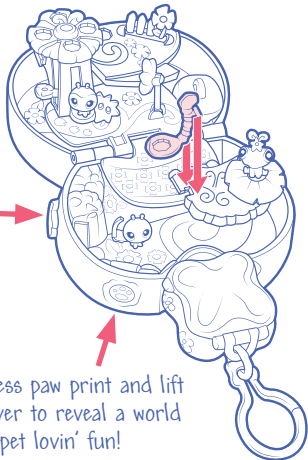

AGES 4+

Press flower to
open play area.

Press paw print and lift
cover to reveal a world
of pet lovin' fun!

© 2007 Hasbro.
All Rights Reserved.
65177/63606 Asst.
PN 6784460000

WARNING:

CHOKING HAZARD-Small parts.
Not for children under 3 years.