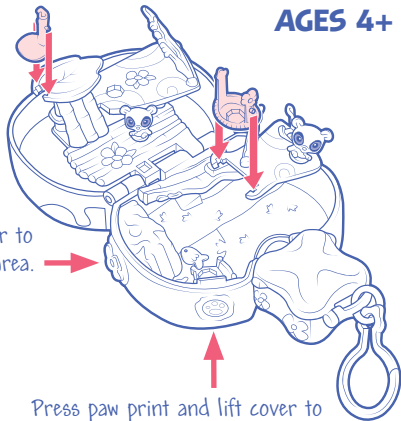

AGES 4+

© 2007 Hasbro.
All Rights Reserved.
65175/63606 Asst.
PN 6784440000

WARNING:

CHOKING HAZARD-Small parts.
Not for children under 3 years.

Press flower to
open play area.

Press paw print and lift cover to
reveal a world of pet lovin' fun!