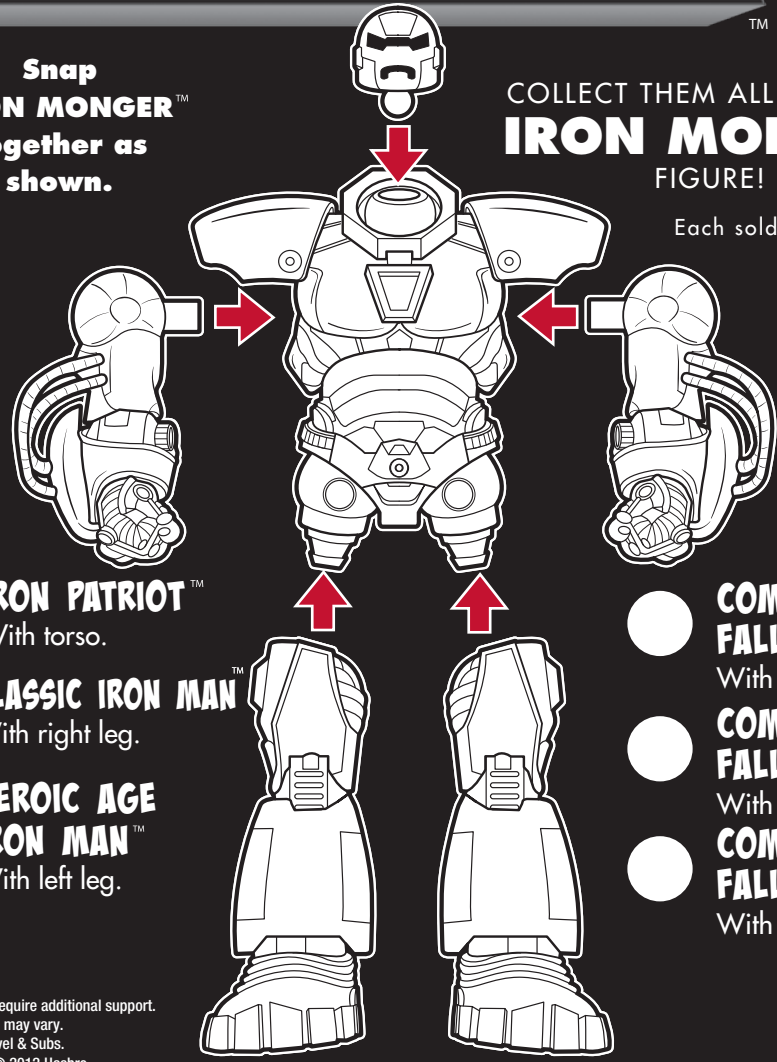

**MARVEL**

# LEGENDS

AGES  
**4+**

A2518/A2514 Asst.

# INSIDE THE ARMOR VAULT

**1** OF 6

**Snap  
IRON MONGER™  
together as  
shown.**

COLLECT THEM ALL TO BUILD  
**IRON MONGER**  
FIGURE!

Each sold separately.

**X** **IRON PATRIOT™**  
With torso.

**○** **CLASSIC IRON MAN™**  
With right leg.

**○** **HEROIC AGE  
IRON MAN™**  
With left leg.

**○** **COMING  
FALL 2013**  
With right arm.

**○** **COMING  
FALL 2013**  
With head.

**○** **COMING  
FALL 2013**  
With left arm.

**NOTABLE TECH:**

The power of Osborne's star-shaped Unibeam could not match Tony Stark's circular and geometric designs.