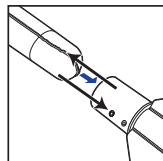

To level the MONSTER ROCKET:

Adjust level dials until ball has settled into the center hole.

To ensure the body is properly inserted into the foam rocket base:

1. Make sure the MONSTER ROCKET body is fully inflated.
2. Make sure the MONSTER ROCKET is fully inserted into the foam base. The body is fully inserted when the white line on the body lines up with the top of the foam base.
3. Make sure the seams on the body are not lined up with the two markers on each side of the foam base.