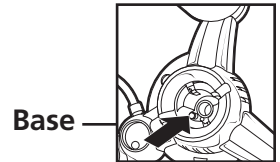

Monster Rocket™

IMPORTANT: Please read carefully before using MONSTER ROCKET product.

Before each launch, make sure nozzle and launch base are free of dirt and debris.