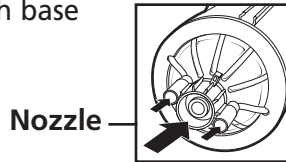

Monster Rocket™

IMPORTANT: Please read carefully before using MONSTER ROCKET product.

Before each launch, make sure nozzle and launch base are free of dirt and debris.

TROUBLESHOOTING GUIDE

THE MONSTER ROCKET WILL NOT LAUNCH UNLESS THE BODY IS PROPERLY INSERTED INTO THE FOAM ROCKET BASE AND THE LAUNCH BASE IS LEVEL.