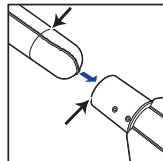

To level the MONSTER ROCKET:

Adjust level dials until ball has settled into the center hole.

To ensure the body is properly inserted into the foam rocket base:

1. Make sure the MONSTER ROCKET body is fully inflated.
2. Make sure the MONSTER ROCKET is fully inserted into the foam base. The body is fully inserted when the white line on the body lines up with the top of the foam base.
3. Make sure the seams on the body are not lined up with the two markers on each side of the foam base.