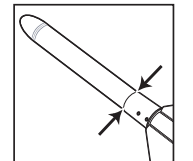

To level the MONSTER ROCKET:

Adjust level dials until ball has settled into the center hole.

To ensure the body is properly inserted into the foam rocket base:

1. Make sure the MONSTER ROCKET body is fully inflated.
2. Make sure the MONSTER ROCKET is fully inserted into the foam base. The body is fully inserted when the white line on the body lines up with the top of the foam base.
3. Make sure the seams on the body are not lined up with the two markers on each side of the foam base.