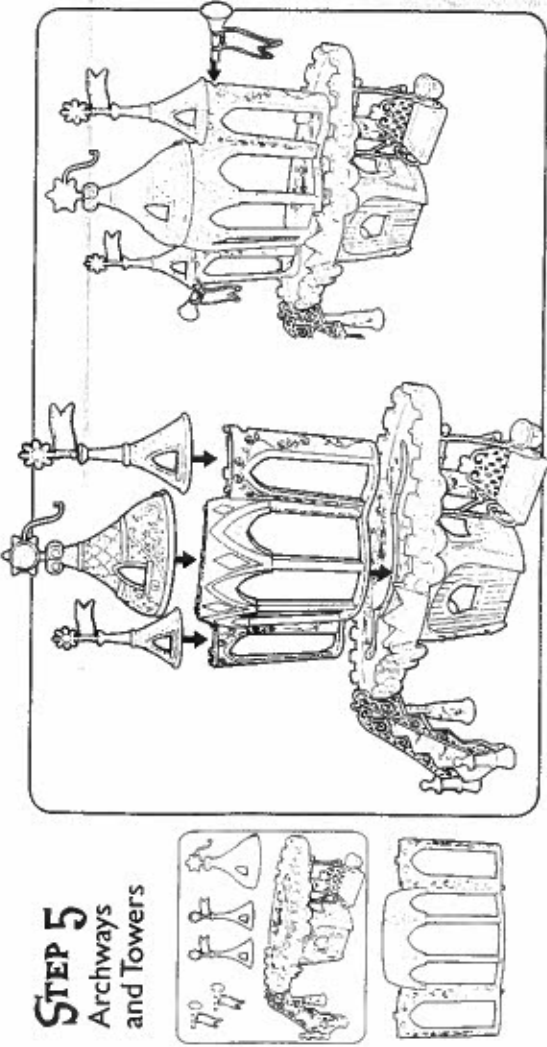

AGES 3+

WARNING:

CHOKING HAZARD - Small parts.
Not for children under 3 years.

PONY PRINCESS WEDDING CASTLE™

Adult assembly
required. No.

ASSEMBLE THE CASTLE

Also Includes:

STEP 1 Entrance

STEP 2 Staircase

STEP 3 Bench Swing

STEP 4 Towers

STEP 5 Archways and Towers

STEP 6 Decorations