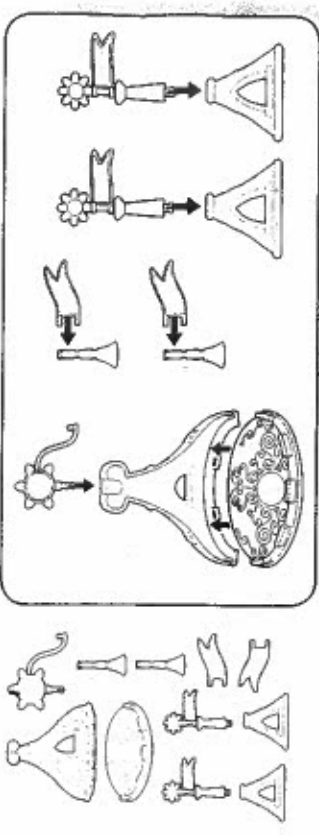

APPLY THE STICKER LABELS

Product and colors may vary.

Questions? Call 1-800-327-8264
© 2011 Hasbro. All Rights Reserved.
TM & ® denote U.S. Trademarks.
98734 PH / 2470 2U00H

my little pony
M.M.M.
PONY WEDDING™
www.mylittlepony.com

AGES 3+

WARNING:

CHOKING HAZARD - Small parts.
Not for children under 3 years.

PONY PRINCESS WEDDING CASTLE™

Adult assembly
required. No.

ASSEMBLE THE CASTLE

Also Includes:

STEP 1 Entrance

STEP 2 Staircase

STEP 3 Bench Swing

STEP 4 Towers

STEP 5 Archways and Towers

STEP 6 Decorations