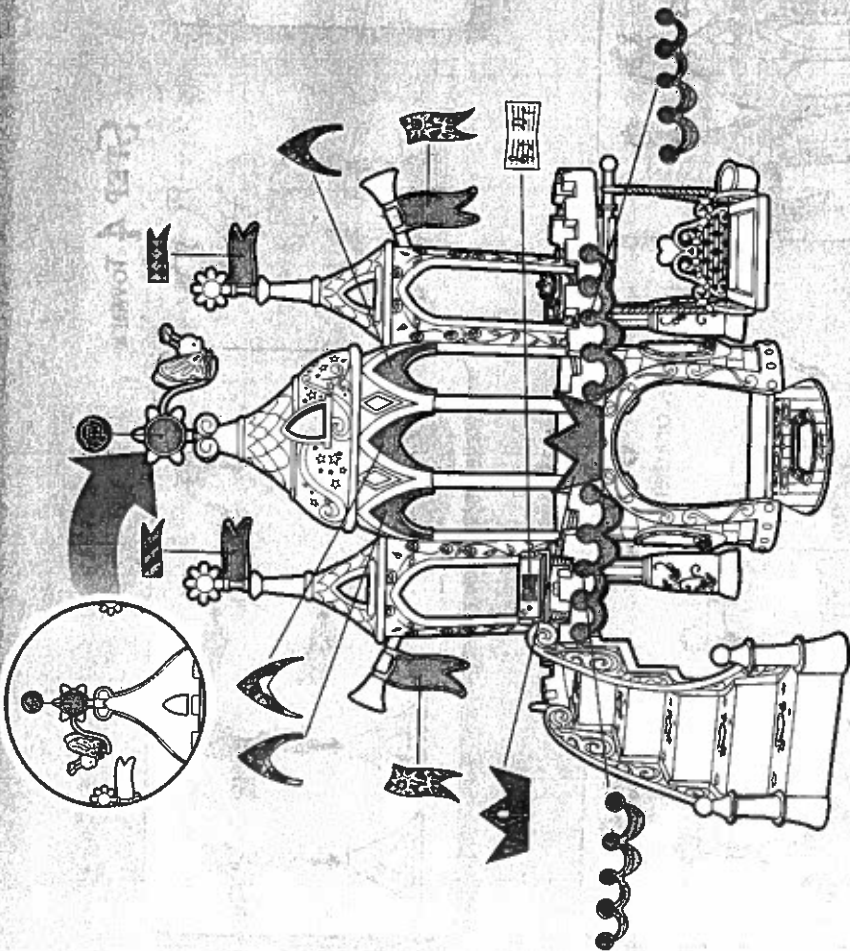

APPLY THE STICKER LABELS

Product and colors may vary.

Questions? Call 1-800-327-8264
© 2011 Hasbro. All Rights Reserved.
TM & ® denote U.S. Trademarks.
98734 PH / 2470 2U00H

my little pony
M.M.M.
PONY WEDDING™
www.mylittlepony.com

AGES 3+

WARNING:

CHOKING HAZARD - Small parts.
Not for children under 3 years.

PONY PRINCESS WEDDING CASTLE™

Adult assembly
required. No.

ASSEMBLE THE CASTLE

Also Includes:

STEP 1 Entrance

STEP 2 Staircase

STEP 3 Bench Swing

STEP 4 Towers

STEP 5 Archways and Towers

STEP 6 Decorations