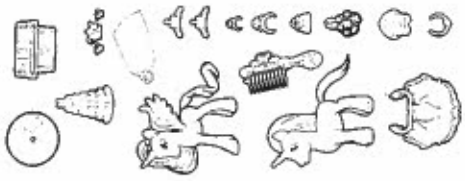

APPLY THE STICKER LABELS

Product and colors may vary.

Questions? Call 1-800-327-8264
© 2011 Hasbro. All Rights Reserved.
TM & ® denote U.S. Trademarks.
98734 PH / 2470 2U00H

my little pony
M.M.M.
PONY WEDDING™
www.mylittlepony.com

AGES 3+

WARNING:

CHOKING HAZARD - Small parts.
Not for children under 3 years.

PONY PRINCESS WEDDING CASTLE™

Adult assembly
required. No.

ASSEMBLE THE CASTLE

Also Includes:

STEP 1 Entrance

STEP 2 Staircase

STEP 3 Bench Swing

STEP 4 Towers

STEP 5 Archways and Towers

STEP 6 Decorations