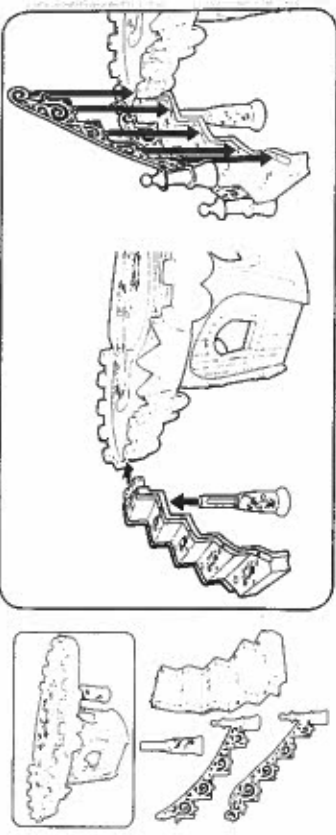

APPLY THE STICKER LABELS

Product and colors may vary.

Questions? Call 1-800-327-8264
© 2011 Hasbro. All Rights Reserved.
TM & ® denote U.S. Trademarks.
98734 PH / 2470 2U00H

my little pony
M.M.M.
PONY WEDDING™
www.mylittlepony.com

AGES 3+

WARNING:

CHOKING HAZARD - Small parts.
Not for children under 3 years.

PONY PRINCESS WEDDING CASTLE™

Adult assembly
required. No.

ASSEMBLE THE CASTLE

Also Includes:

STEP 1 Entrance

STEP 2 Staircase

STEP 3 Bench Swing

STEP 4 Towers

STEP 5 Archways and Towers

STEP 6 Decorations