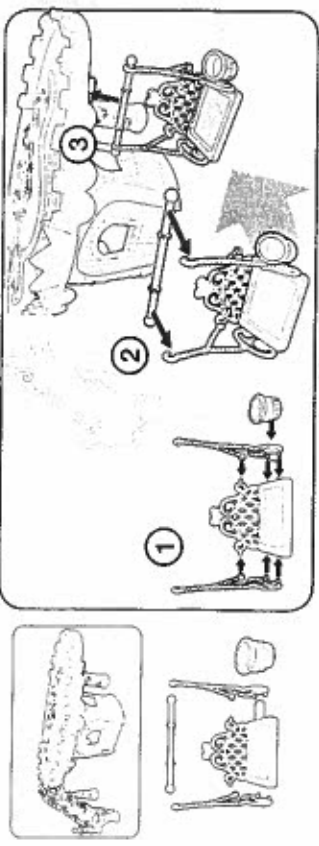

APPLY THE STICKER LABELS

Product and colors may vary.

Questions? Call 1-800-327-8264
© 2011 Hasbro. All Rights Reserved.
TM & ® denote U.S. Trademarks.
98734 PH / 2470 2U00H

my little pony
M.M.M.
PONY WEDDING™
www.mylittlepony.com

AGES 3+

WARNING:

CHOKING HAZARD - Small parts.
Not for children under 3 years.

PONY PRINCESS WEDDING CASTLE™

Adult assembly
required. No.

ASSEMBLE THE CASTLE

Also Includes:

STEP 1 Entrance

STEP 2 Staircase

STEP 3 Bench Swing

STEP 4 Towers

STEP 5 Archways and Towers

STEP 6 Decorations