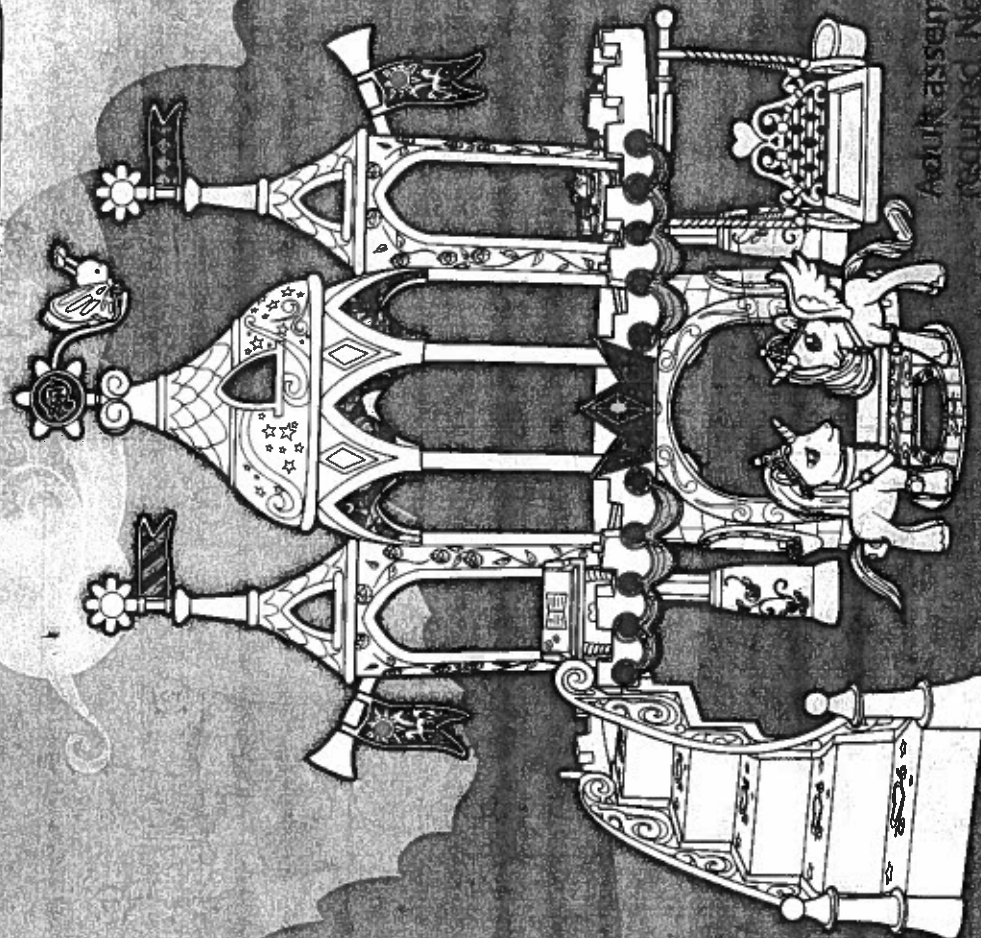

APPLY THE STICKER LABELS

Product and colors may vary.

Questions? Call 1-800-327-8264
© 2011 Hasbro. All Rights Reserved.
TM & ® denote U.S. Trademarks.
98734 PH / 2470 2U00H

my little pony
M.M.M.
PONY WEDDING™
www.mylittlepony.com

AGES 3+

WARNING:

CHOKING HAZARD - Small parts.
Not for children under 3 years.

PONY PRINCESS WEDDING CASTLE™

Adult assembly
required. No.

ASSEMBLE THE CASTLE

Also Includes:

STEP 1 Entrance