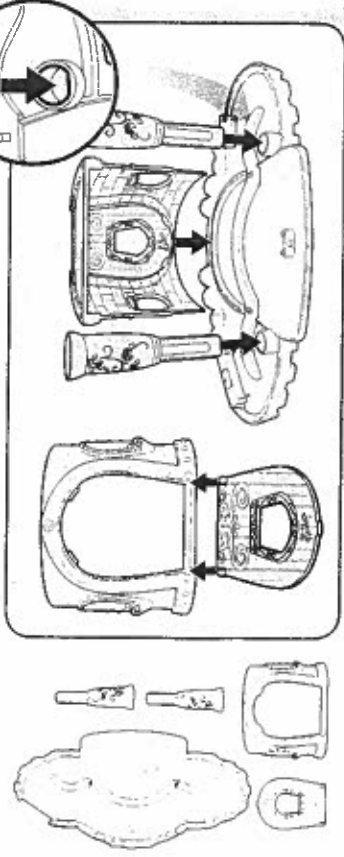

APPLY THE STICKER LABELS

Product and colors may vary.

Questions? Call 1-800-327-8264
© 2011 Hasbro. All Rights Reserved.
TM & ® denote U.S. Trademarks.
98734 PH / 2470 2U00H

my little pony
M.M.M.
PONY WEDDING™
www.mylittlepony.com

AGES 3+

WARNING:

CHOKING HAZARD - Small parts.
Not for children under 3 years.

PONY PRINCESS WEDDING CASTLE™

Adult assembly
required. No.

ASSEMBLE THE CASTLE

Also Includes:

STEP 1 Entrance

STEP 2 Staircase

STEP 3 Bench Swing

STEP 4 Towers

STEP 5 Archways and Towers

STEP 6 Decorations