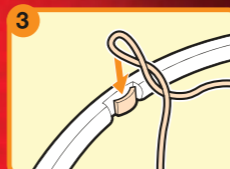

2 Use metal clip to hold bracket in place.