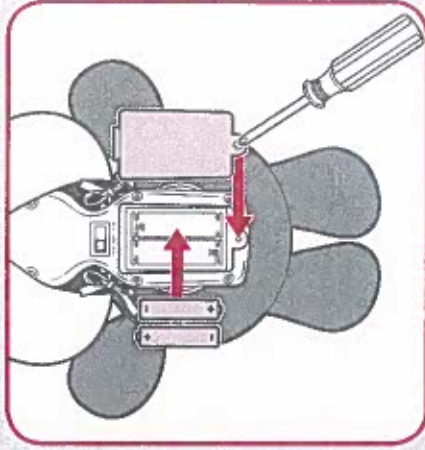

TO REPLACE BATTERIES:

Replace demo batteries with alkaline batteries. Phillips/cross head screwdriver (not included) needed to insert batteries. Open seam on back to access electronic unit. Untie and remove the electronic unit from the back of the toy. Loosen screw in battery cover (screw will remain attached to cover). Remove cover. Remove and discard demo batteries. Replace with 2 x 1.5V AA alkaline batteries. Replace cover, retighten screw and put electronic unit back inside with the light and button facing forward. Tie unit into place and close seam to conceal electronic unit.