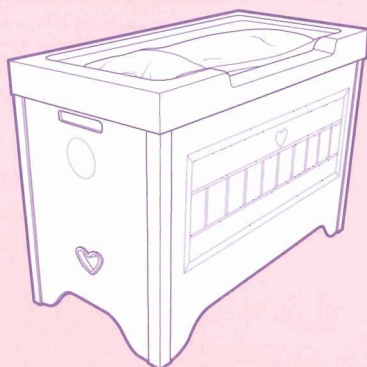

PLAYSKOOL

Rose Petal™ COTTAGE

A PART OF THE DREAM TOWN™ COLLECTION

ROSE PETAL™ NURSERY

AGES 3+

CHANGING TABLE

Includes:

- Table Top, 2x Table Side, Table Front, Table Back, Changing Pad

CHANGING TABLE ASSEMBLY

1. Lay back panel flat on floor.
2. Press side panels into grooves on back panel.
3. Press grooves on front panel onto side panels.
4. Set upright, and attach top. Press firmly into place.

Adult Assembly Required

NOTE: Changing Table and Cradle are toys for use with dolls only.

ROSE PETAL™ NURSERY

CRADLE

Includes:

- Cradle Base, 2x Cradle Side, 2x Cradle End, Cradle top cover, side - 2x Cradle top cover, end - 2x

CRADLE ASSEMBLY

1. Snap top cover together.

a. Lower knob at end of straight piece into slot on curved piece and snap into place.

b. Connectors are keyed to fit in the correct orientation only.

2. Press cradle ends into base.