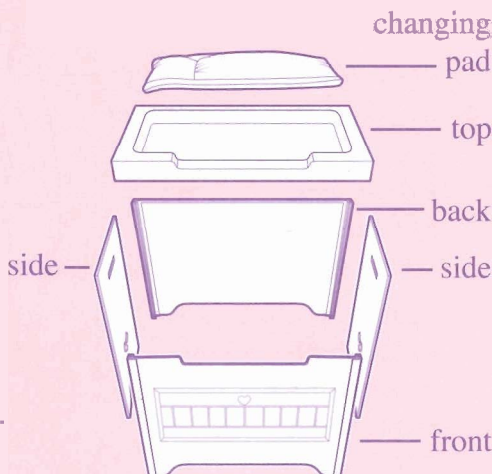

PLAYSKOOL

Rose Petal™ COTTAGE

A PART OF THE DREAM TOWN™ COLLECTION

ROSE PETAL™ NURSERY

AGES 3+

CHANGING TABLE

Includes:

- Table Top, 2x Table Side, Table Front, Table Back, Changing Pad

CHANGING TABLE ASSEMBLY

1. Lay back panel flat on floor.
2. Press side panels into grooves on back panel.
3. Press grooves on front panel onto side panels.
4. Set upright, and attach top. Press firmly into place.

Adult Assembly Required

NOTE: Changing Table and Cradle are toys for use with dolls only.

ROSE PETAL™ NURSERY

CRADLE

Includes:

- Cradle Base, 2x Cradle Side, 2x Cradle End, Cradle top cover, side - 2x Cradle top cover, end - 2x

CRADLE ASSEMBLY

1. Snap top cover together.

a. Lower knob at end of straight piece into slot on curved piece and snap into place.

b. Connectors are keyed to fit in the correct orientation only.

2. Press cradle ends into base.