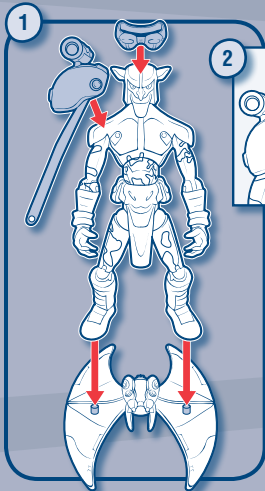

The SPECTACULAR
SPIDER-MAN
ANIMATED SERIES

WARNING:

CHOKING HAZARD—Small parts.
Not for children under 3 years.

AGES 4+

92503/69626 Asst.

GREEN GOBLIN®

Not suitable for children
under 3 years because of
small parts — choking hazard.