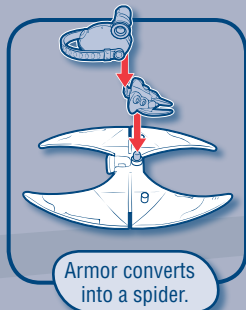

The SPECTACULAR
SPIDER-MAN
ANIMATED SERIES

WARNING:

CHOKING HAZARD—Small parts.
Not for children under 3 years.

AGES 4+

92503/69626 Asst.

GREEN GOBLIN®

Not suitable for children
under 3 years because of
small parts — choking hazard.