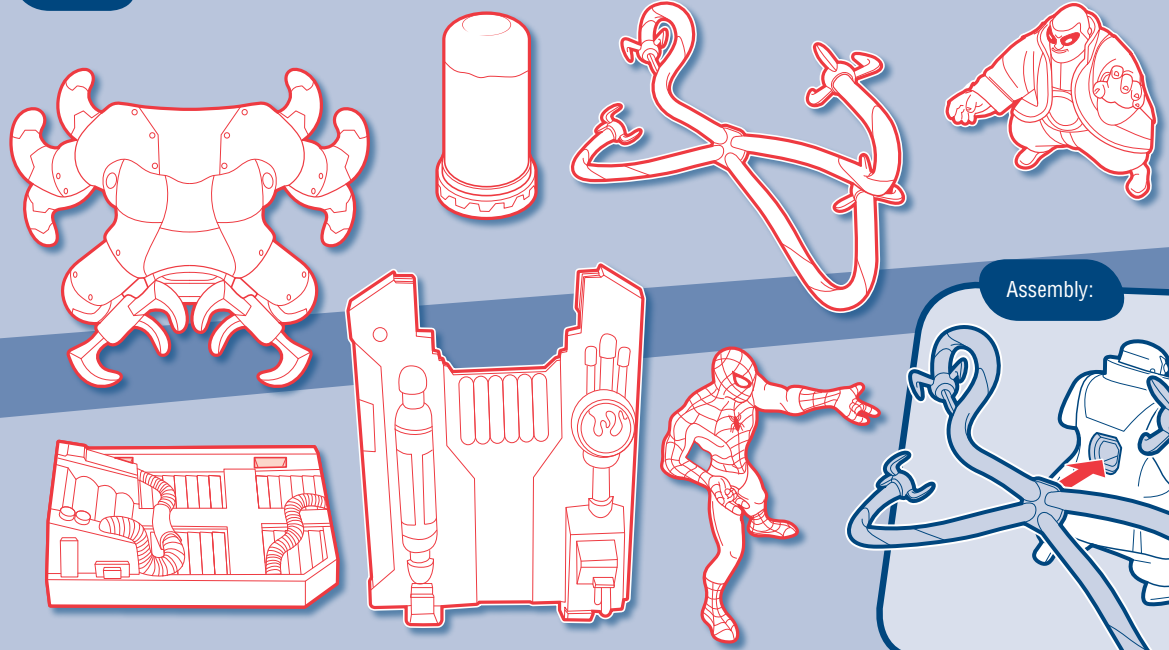

The SPECTACULAR
SPIDER-MAN
ANIMATED SERIES

OSCORP
Ooze
PLAYSETS

AGES 4+
91726/78813 Asst.

COMPOUND NET WT. 1.75 oz.
(49.6 grams) 51.8 ml e

**DOC OCK
ATTACKS!**

Includes:

Assembly:

Assembly:

Not a food item. May stain some surfaces and materials. Adult supervision is recommended. Wash with soap and warm water. NONTOXIC.

<http://www.hasbro.com/spiderman>

Not suitable for children under 3 years because of small parts — choking hazard.