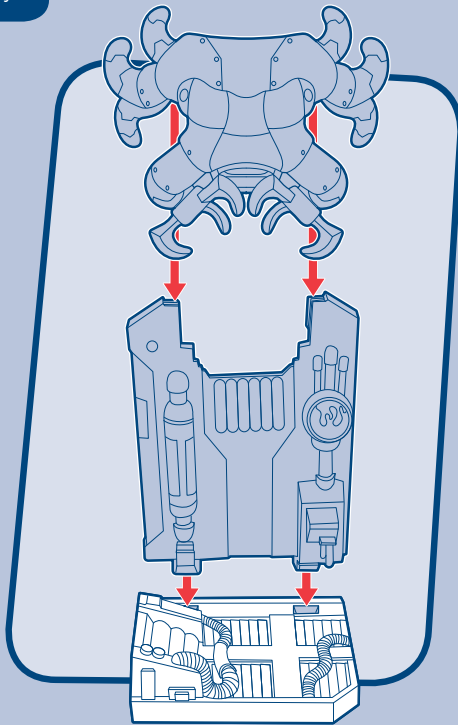

The SPECTACULAR
SPIDER-MAN
ANIMATED SERIES

OSCORP
Ooze
PLAYSETS

AGES 4+
91726/78813 Asst.

COMPOUND NET WT. 1.75 oz.
(49.6 grams) 51.8 ml e

**DOC OCK
ATTACKS!**

Includes:

Assembly:

Assembly: