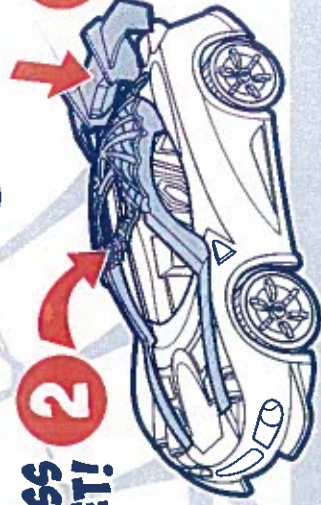

# THE AMAZING SPIDER-MAN™

AGES  
**4+**

3721

## SPIDER STRIKE NIGHT INFILTRATOR

**ASSEMBLY:**

**1 ATTACH FIGURE  
TO ROOF!**

**PRESS  
TO SET!**

**3**

**PRESS TO  
ACTIVATE!**

Some poses may require additional support. Product and colors may vary. Retain this information for future reference.  
® Spider-Man, the Character TM & © 2012 Marvel Characters, Inc. The Amazing Spider-Man, the Movie © 2012 Columbia Pictures Industries, Inc. All Rights Reserved.  
® arnir TM & © 2011 Hasbro. All Rights Reserved. TM & ® denote U.S. Trademarks.  
PN: 72465-1000