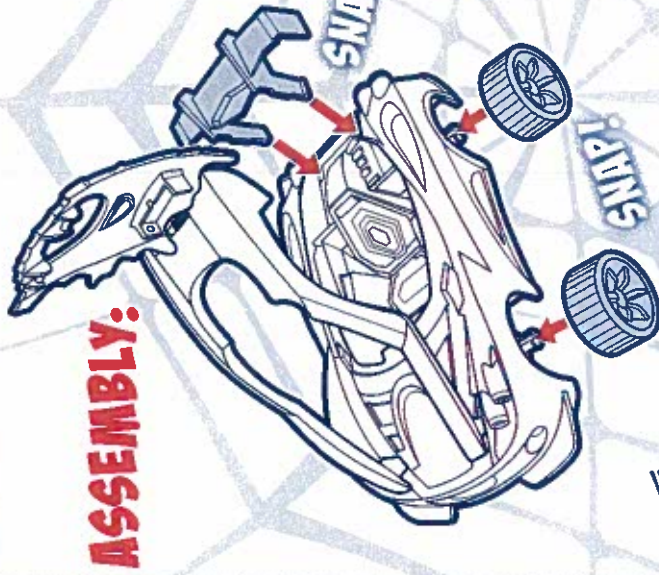

# THE AMAZING SPIDER-MAN™

AGES  
**4+**

3721

## SPIDER STRIKE NIGHT INFILTRATOR

**ASSEMBLY:**

**1 ATTACH FIGURE  
TO ROOF!**

**PRESS  
TO SET!**

**3**

**PRESS TO  
ACTIVATE!**

Some poses may require additional support. Product and colors may vary. Retain this information for future reference.  
® Spider-Man, the Character TM & © 2012 Marvel Characters, Inc. The Amazing Spider-Man, the Movie © 2012 Columbia Pictures Industries, Inc. All Rights Reserved.  
® arnir TM & © 2011 Hasbro. All Rights Reserved. TM & ® denote U.S. Trademarks.  
PN: 72465-1000