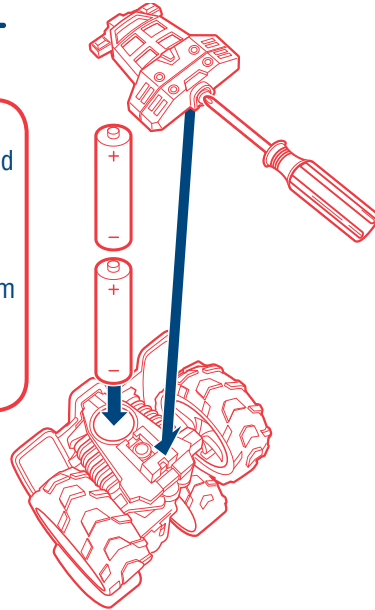

SPIDER-MAN™

x2 ALKALINE BATTERIES
1.5VAA/LR6 size
NOT INCLUDED REQUIRED

Phillips/cross head screwdriver (not included) needed to insert batteries.

To install batteries:

1. Using a Phillips/cross head screwdriver (not included), unscrew battery cover.
2. Insert 2 fresh 1.5 V "AA" or LR6 batteries. See diagram for polarity.
3. Replace battery cover and tighten screw.

SPIDER-MAN 4x4 WEB RIDER

CAUTION:

Hair entanglement may result if child's hair comes in contact with moving parts of toy. Adult supervision is required.

AGES 3+
69637/69417 Asst.

IMPORTANT: BATTERY INFORMATION