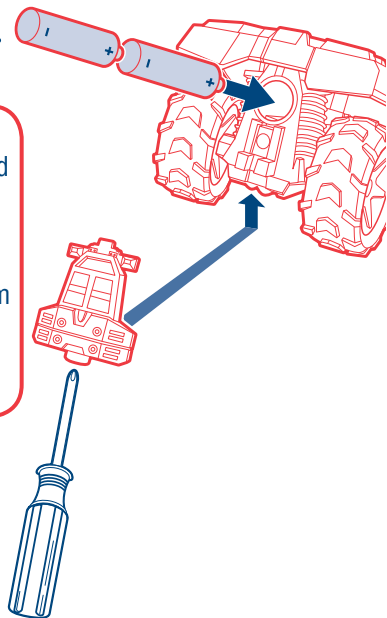

MUD BUG

CAUTION:

Hair entanglement may result if child's hair comes in contact with moving parts of toy. Adult supervision is required.

AGES 3+

78507/69417 Asst.

x2 ALKALINE BATTERIES
1.5VAA/LR6 size
NOT INCLUDED REQUIRED

Phillips/cross head screwdriver (not included) needed to insert batteries.

To install batteries:

1. Using a Phillips/cross head screwdriver (not included), unscrew battery cover.
2. Insert 2 fresh 1.5 V "AA" or LR6 batteries. See diagram for polarity.
3. Replace battery cover and tighten screw.