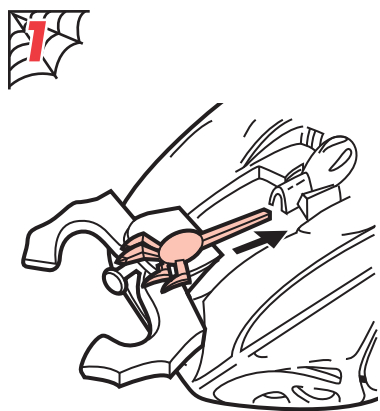

SPIDER-MAN® Web Car

Web Car Operation To Catch Villains:

Set pincer in open position and set villain figure (sold separately) in front of pincer.

Push down spider legs at rear of vehicle to extend pincer and grab the villain!

Surprise Attack Spider Missile:

Load missile.

Press shifter trigger to launch.

To spring out spider legs, just lift the vehicle!

Not suitable for children under 3 years because of small parts — choking hazard.