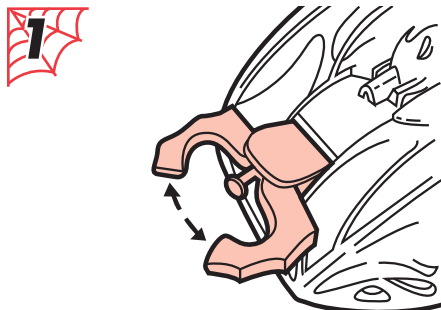

SPIDER-MAN® Web Car

Web Car Operation To Catch Villains:

Set pincer in open position and set villain figure (sold separately) in front of pincer.

Push down spider legs at rear of vehicle to extend pincer and grab the villain!

Surprise Attack Spider Missile:

Load missile.

Press shifter trigger to launch.

To spring out spider legs, just lift the vehicle!

Not suitable for children under 3 years because of small parts — choking hazard.