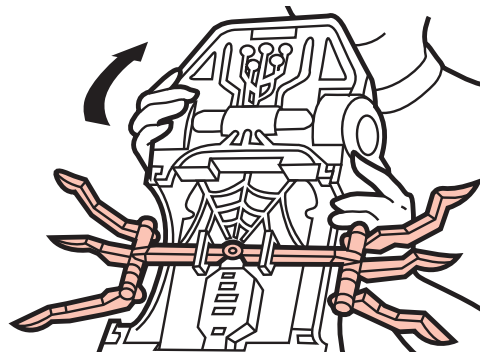

SPIDER-MAN® Web Car

Web Car Operation To Catch Villains:

Set pincer in open position and set villain figure (sold separately) in front of pincer.

Push down spider legs at rear of vehicle to extend pincer and grab the villain!

Surprise Attack Spider Missile:

Load missile.

Press shifter trigger to launch.

To spring out spider legs, just lift the vehicle!

Not suitable for children under 3 years because of small parts — choking hazard.