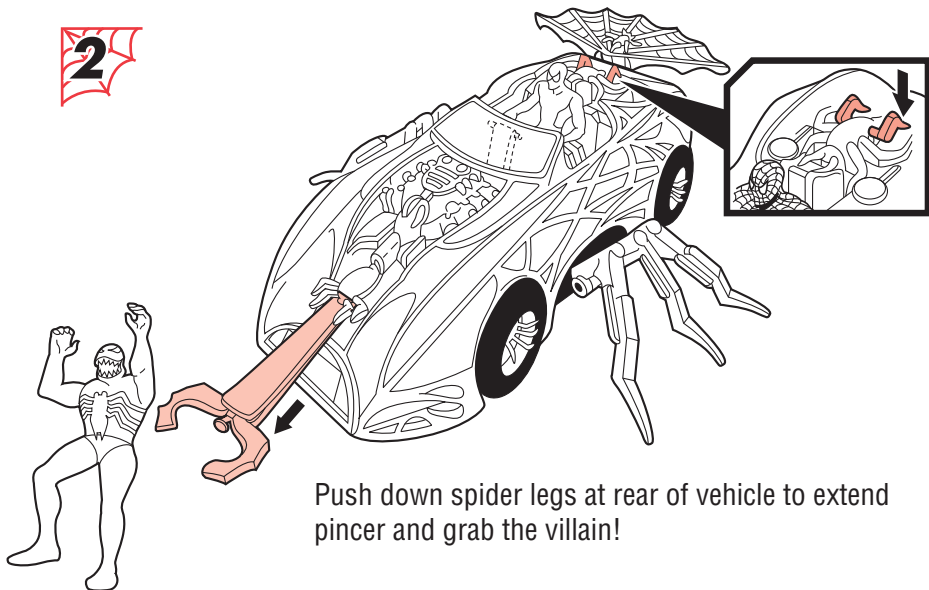

SPIDER-MAN® Web Car

Web Car Operation To Catch Villains:

Set pincer in open position and set villain figure (sold separately) in front of pincer.

Push down spider legs at rear of vehicle to extend pincer and grab the villain!

Surprise Attack Spider Missile:

Load missile.

Press shifter trigger to launch.

To spring out spider legs, just lift the vehicle!

Not suitable for children under 3 years because of small parts — choking hazard.