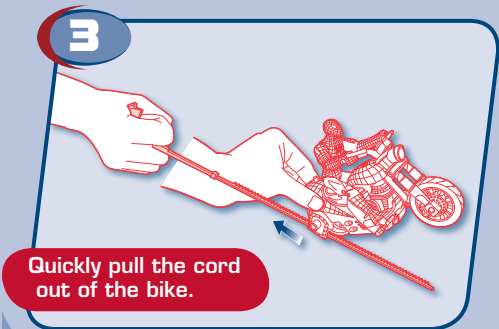

SPIDER-MAN™

AGES 4+
69648/69398 Asst.

**Black-Suited SPIDER-MAN®
Midnight Assault Cycle**

CAUTION:
Hair entanglement may result if child's hair comes in contact with moving parts of toy. Adult supervision is required.