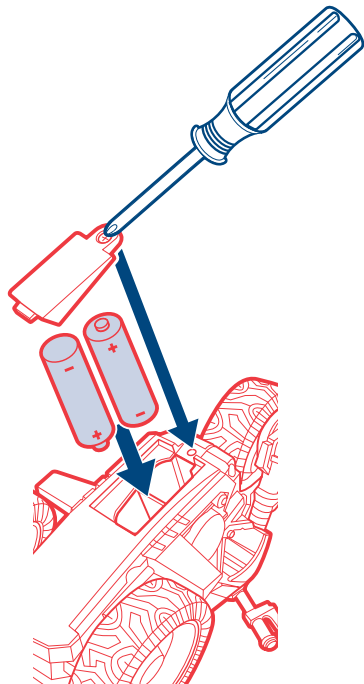

## WEB RIDER

**x2 ALKALINE BATTERIES**  
1.5VAA/LR6 size  
**NOT INCLUDED REQUIRED**

Phillips/cross head screwdriver (not included) needed to insert batteries.

To install batteries:

1. Using a Phillips/cross head screwdriver (not included), unscrew battery cover.
2. Insert 2 fresh 1.5 V "AA" or LR6 batteries. See diagram for polarity.
3. Replace battery cover and tighten screw.