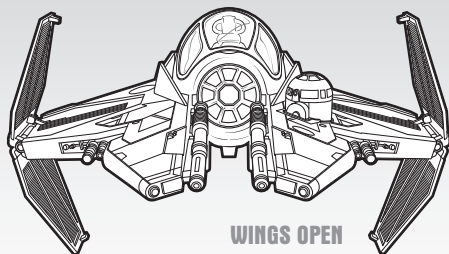

STAR WARS

CLONE WARS™

AGES 4+
87700

AAYLA SECURA'S STARFIGHTER™

LEVER

To open wings, press lever.
To close wings, press ends together.

WINGS CLOSED

WINGS OPEN

Insert missiles. Press buttons to fire.

BUTTON

BUTTON

Lower the landing gear.

Some poses may require additional support.
Product and colors may vary.
© 2007 Lucasfilm Ltd. & © or TM where indicated.
All rights reserved.
®* and/or TM* & © 2007 Hasbro. All Rights Reserved.
TM & © denote U.S. Trademarks.