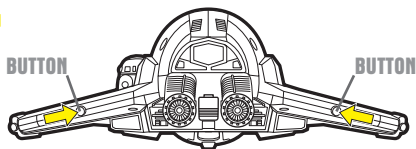

BUTTON

BUTTON