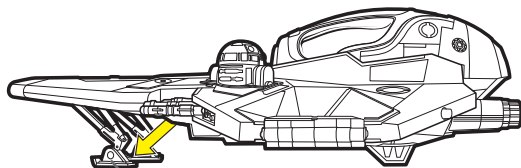

Lower the landing gear.

Some poses may require additional support.
Product and colors may vary.
© 2007 Lucasfilm Ltd. & © or TM where indicated.
All rights reserved.
®* and/or TM* & © 2007 Hasbro. All Rights Reserved.
TM & © denote U.S. Trademarks.

Not suitable for children
under 3 years because of
small parts — choking hazard.

P/N 6744840000