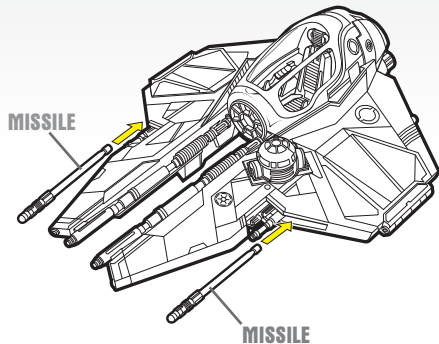

BUTTON

BUTTON