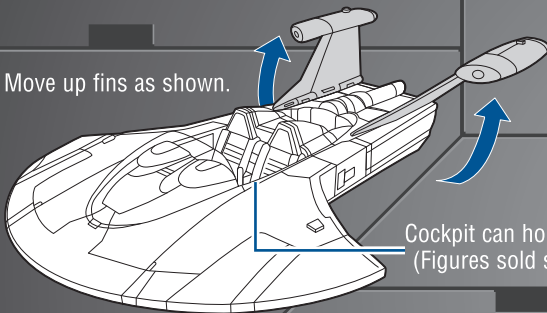

STAR WARS

THE CLONE WARS™

AGES 4+

26965/94804 Asst.

JEDI TURBO SPEEDER™

Includes vehicle, missiles and instructions.

Move up fins as shown.