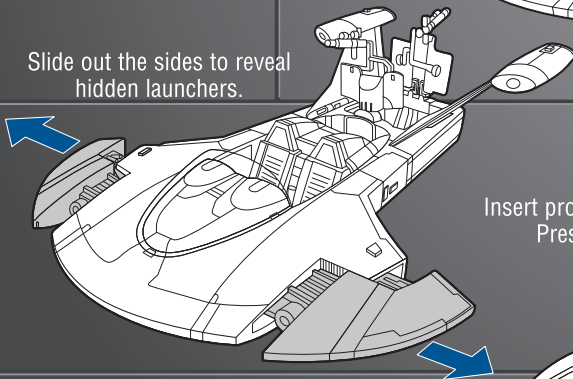

Insert projectiles into launchers. Press buttons to fire.