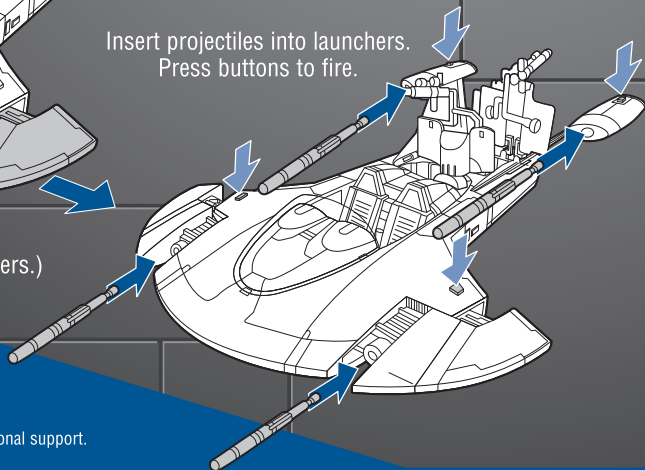

(Sides can be closed with projectiles inserted into launchers.)

Some poses may require additional support.

Product and colors may vary.

© 2010 Lucasfilm Ltd. & © or TM where indicated. All rights reserved.

®* and/or TM* & © 2010 Hasbro. All Rights Reserved.

TM & © denote U.S. Trademarks.

⚠ WARNING: CHOKING HAZARD – Small parts. Not for children under 3 years.

P/N 7107290000