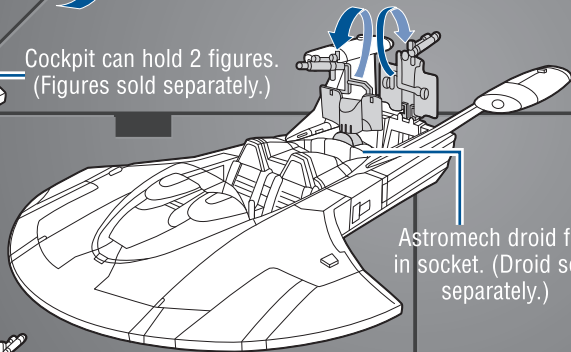

Lift hatches. Swing blasters up. Position 2 figures in the compartment at the blaster stations. (Figures sold separately.)

Cockpit can hold 2 figures. (Figures sold separately.)

Astromech droid fits in socket. (Droid sold separately.)

Slide out the sides to reveal hidden launchers.