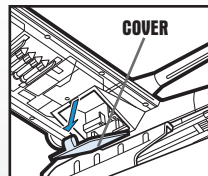

WING BALL TURRETS: Rotate turrets.

STORAGE BAYS: Covers under wings open to reveal storage bays.

CHIN GUNS: Insert projectiles. Press buttons to fire projectiles.

LANDING BASE: Place gunship on a landing surface. To deploy troop landing platform, slide latch underneath ship, then lift the gunship straight up.