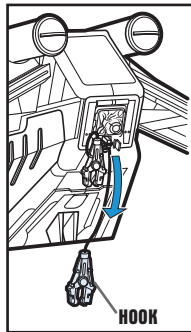

FEATURES:

DOORS: Press button to open gunship doors.

"LASER" CANNONS: Insert projectiles into cannons. Press button on each cannon to launch projectiles.

GRAPPLING HOOK: Unwind grappling hook to tow other vehicles (vehicles not included).

WING BALL TURRETS: Rotate turrets.

STORAGE BAYS: Covers under wings open to reveal storage bays.

CHIN GUNS: Insert projectiles. Press buttons to fire projectiles.

LANDING BASE: Place gunship on a landing surface. To deploy troop landing platform, slide latch underneath ship, then lift the gunship straight up.

WARNING: AGES 4+ 87862

CHOKING HAZARD—Small parts. Not for children under 3 years.

STAR WARS

Republic Gunship™

Assembly required. No tools needed.

Includes ship body, 2 wings, 2 cannons, 2 cannon projectiles, 2 chin gun projectiles, 2 grappling hooks, tail gun, grappling hook string, deployment platform, 8 wing bombs, 4 door bombs, canopy, labels and instructions.