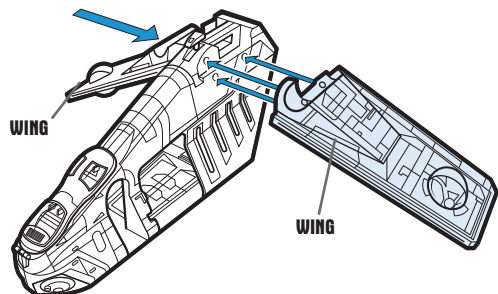

WARNING: AGES 4+ 87862

CHOKING HAZARD—Small parts. Not for children under 3 years.

STAR WARS

Republic Gunship™

Assembly required. No tools needed.

Includes ship body, 2 wings, 2 cannons, 2 cannon projectiles, 2 chin gun projectiles, 2 grappling hooks, tail gun, grappling hook string, deployment platform, 8 wing bombs, 4 door bombs, canopy, labels and instructions.

P/N 6829270000

ASSEMBLY:

If doors become dis-attached from toy, reattach by snapping knobs on door hinges into slots in doors.

Snap canopy onto gunship.

From bottom of ship body, snap deployment platform into base of body.

Snap wings onto ship body.

Snap cannons onto wings.

Snap under-wing bombs to bomb holders.

Push chin gun projectiles into chin guns.

Snap tail gun into socket.