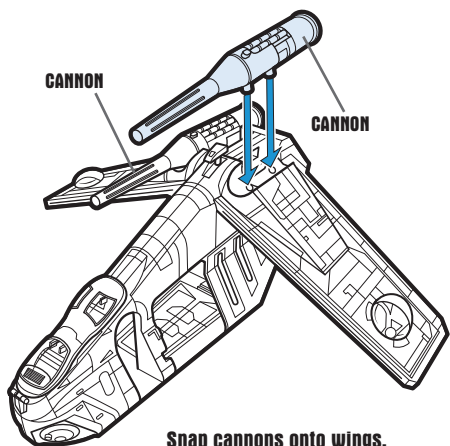

WING BALL TURRETS: Rotate turrets.

STORAGE BAYS: Covers under wings open to reveal storage bays.

CHIN GUNS: Insert projectiles. Press buttons to fire projectiles.

LANDING BASE: Place gunship on a landing surface. To deploy troop landing platform, slide latch underneath ship, then lift the gunship straight up.

WARNING: AGES 4+ 87862

CHOKING HAZARD—Small parts. Not for children under 3 years.

STAR WARS

Republic Gunship™

Assembly required. No tools needed.

Includes ship body, 2 wings, 2 cannons, 2 cannon projectiles, 2 chin gun projectiles, 2 grappling hooks, tail gun, grappling hook string, deployment platform, 8 wing bombs, 4 door bombs, canopy, labels and instructions.

P/N 6829270000

ASSEMBLY:

If doors become dis-attached from toy, reattach by snapping knobs on door hinges into slots in doors.

Snap canopy onto gunship.

From bottom of ship body, snap deployment platform into base of body.

Snap wings onto ship body.

Snap cannons onto wings.

Snap under-wing bombs to bomb holders.

Push chin gun projectiles into chin guns.

Snap tail gun into socket.