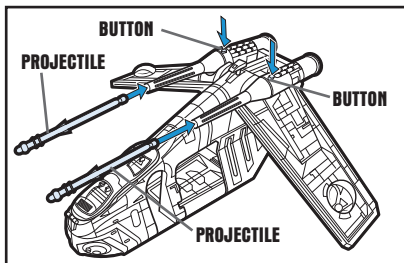

FEATURES:

DOORS: Press button to open gunship doors.

"LASER" CANNONS: Insert projectiles into cannons. Press button on each cannon to launch projectiles.

GRAPPLING HOOK: Unwind grappling hook to tow other vehicles (vehicles not included).

WING BALL TURRETS: Rotate turrets.

STORAGE BAYS: Covers under wings open to reveal storage bays.

CHIN GUNS: Insert projectiles. Press buttons to fire projectiles.

LANDING BASE: Place gunship on a landing surface. To deploy troop landing platform, slide latch underneath ship, then lift the gunship straight up.

WARNING: AGES 4+ 87862

CHOKING HAZARD—Small parts. Not for children under 3 years.

STAR WARS

Republic Gunship™

Assembly required. No tools needed.

Includes ship body, 2 wings, 2 cannons, 2 cannon projectiles, 2 chin gun projectiles, 2 grappling hooks, tail gun, grappling hook string, deployment platform, 8 wing bombs, 4 door bombs, canopy, labels and instructions.