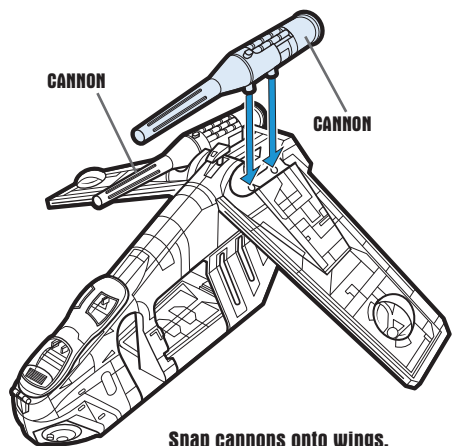

WING BALL TURRETS: Rotate turrets.

STORAGE BAYS: Covers under wings open to reveal storage bays.

CHIN GUNS: Insert projectiles. Press buttons to fire projectiles.

LANDING BASE: Place gunship on a landing surface. To deploy troop landing platform, slide latch underneath ship, then lift the gunship straight up.

WARNING:
CHOKING HAZARD—Small parts.
Not for children under 3 years.

AGES 4+
87862

STAR WARS

Republic Gunship™

Assembly required. No tools needed.

Includes ship body, 2 wings, 2 cannons, 2 cannon projectiles, 2 chin gun projectiles, 2 grappling hooks, tail gun, grappling hook string, deployment platform, 8 wing bombs, 4 door bombs, canopy, labels and instructions.

P/N 6829270000

ASSEMBLY:

If doors become dis-attached from toy, reattach by snapping knobs on door hinges into slots in doors.

Snap canopy onto gunship.

From bottom of ship body, snap deployment platform into base of body.

Snap wings onto ship body.

Snap cannons onto wings.

Snap under-wing bombs to bomb holders.

Push chin gun projectiles into chin guns.

Snap tail gun into socket.