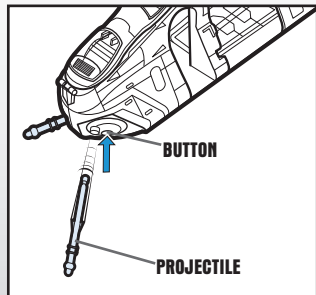

FEATURES:

DOORS: Press button to open gunship doors.

"LASER" CANNONS: Insert projectiles into cannons. Press button on each cannon to launch projectiles.

GRAPPLING HOOK: Unwind grappling hook to tow other vehicles (vehicles not included).

WING BALL TURRETS: Rotate turrets.

STORAGE BAYS: Covers under wings open to reveal storage bays.

CHIN GUNS: Insert projectiles. Press buttons to fire projectiles.

LANDING BASE: Place gunship on a landing surface. To deploy troop landing platform, slide latch underneath ship, then lift the gunship straight up.

WARNING: AGES 4+ 87862

CHOKING HAZARD—Small parts. Not for children under 3 years.

STAR WARS

Republic Gunship™

Assembly required. No tools needed.

Includes ship body, 2 wings, 2 cannons, 2 cannon projectiles, 2 chin gun projectiles, 2 grappling hooks, tail gun, grappling hook string, deployment platform, 8 wing bombs, 4 door bombs, canopy, labels and instructions.