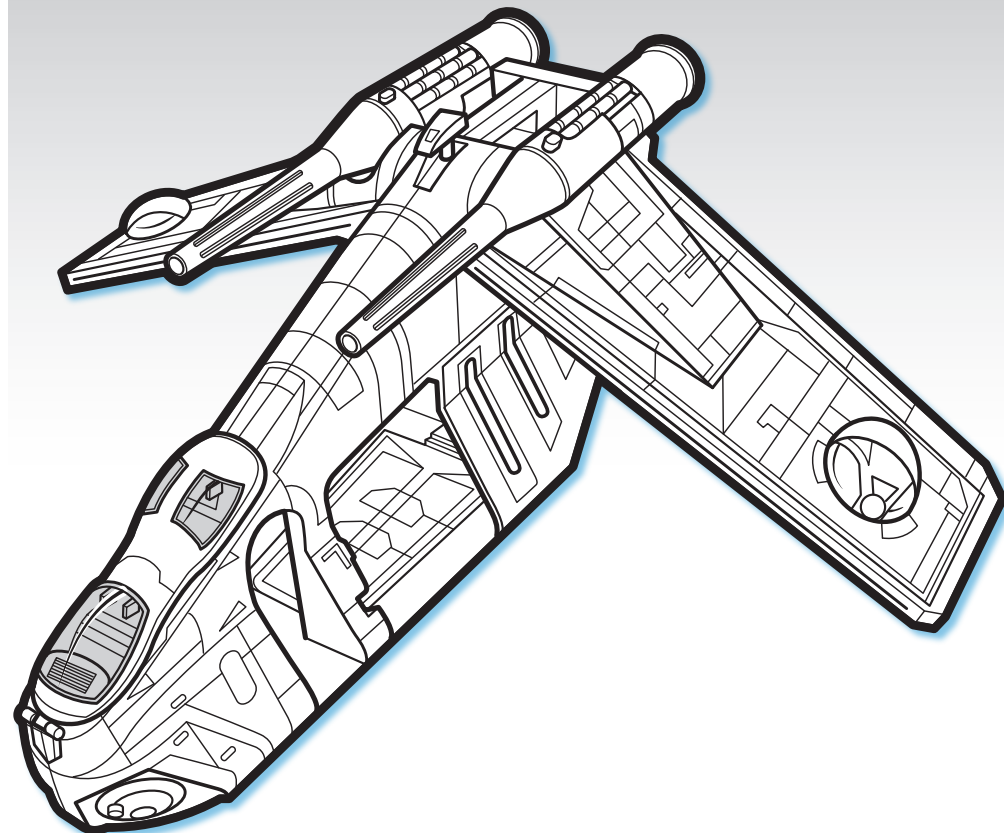

WING BALL TURRETS: Rotate turrets.

STORAGE BAYS: Covers under wings open to reveal storage bays.

CHIN GUNS: Insert projectiles. Press buttons to fire projectiles.

LANDING BASE: Place gunship on a landing surface. To deploy troop landing platform, slide latch underneath ship, then lift the gunship straight up.

WARNING: AGES 4+ 87862

CHOKING HAZARD—Small parts. Not for children under 3 years.

STAR WARS

Republic Gunship™

Assembly required. No tools needed.

Includes ship body, 2 wings, 2 cannons, 2 cannon projectiles, 2 chin gun projectiles, 2 grappling hooks, tail gun, grappling hook string, deployment platform, 8 wing bombs, 4 door bombs, canopy, labels and instructions.