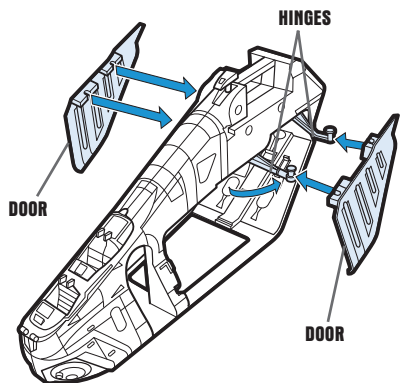

WING BALL TURRETS: Rotate turrets.

STORAGE BAYS: Covers under wings open to reveal storage bays.

CHIN GUNS: Insert projectiles. Press buttons to fire projectiles.

LANDING BASE: Place gunship on a landing surface. To deploy troop landing platform, slide latch underneath ship, then lift the gunship straight up.

WARNING: AGES 4+ 87862

CHOKING HAZARD—Small parts. Not for children under 3 years.

STAR WARS

Republic Gunship™

Assembly required. No tools needed.

Includes ship body, 2 wings, 2 cannons, 2 cannon projectiles, 2 chin gun projectiles, 2 grappling hooks, tail gun, grappling hook string, deployment platform, 8 wing bombs, 4 door bombs, canopy, labels and instructions.

Product and colors may vary. © 2008 Lucasfilm Ltd. & © or TM where indicated. All rights reserved. ®* and/or TM* & © 2008 Hasbro. All Rights Reserved. TM & © denote U.S. Trademarks.

Not suitable for children under 3 years because of small parts — choking hazard.

P/N 6829270000

ASSEMBLY:

If doors become dis-attached from toy, reattach by snapping knobs on door hinges into slots in doors.

Snap canopy onto gunship.

From bottom of ship body, snap deployment platform into base of body.