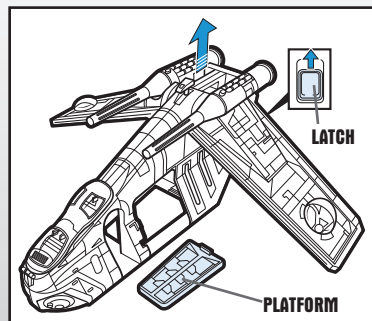

FEATURES:

DOORS: Press button to open gunship doors.

"LASER" CANNONS: Insert projectiles into cannons. Press button on each cannon to launch projectiles.

GRAPPLING HOOK: Unwind grappling hook to tow other vehicles (vehicles not included).

WING BALL TURRETS: Rotate turrets.

STORAGE BAYS: Covers under wings open to reveal storage bays.

CHIN GUNS: Insert projectiles. Press buttons to fire projectiles.

LANDING BASE: Place gunship on a landing surface. To deploy troop landing platform, slide latch underneath ship, then lift the gunship straight up.

WARNING: AGES 4+ 87862

CHOKING HAZARD—Small parts. Not for children under 3 years.

STAR WARS

Republic Gunship™

Assembly required. No tools needed.

Includes ship body, 2 wings, 2 cannons, 2 cannon projectiles, 2 chin gun projectiles, 2 grappling hooks, tail gun, grappling hook string, deployment platform, 8 wing bombs, 4 door bombs, canopy, labels and instructions.