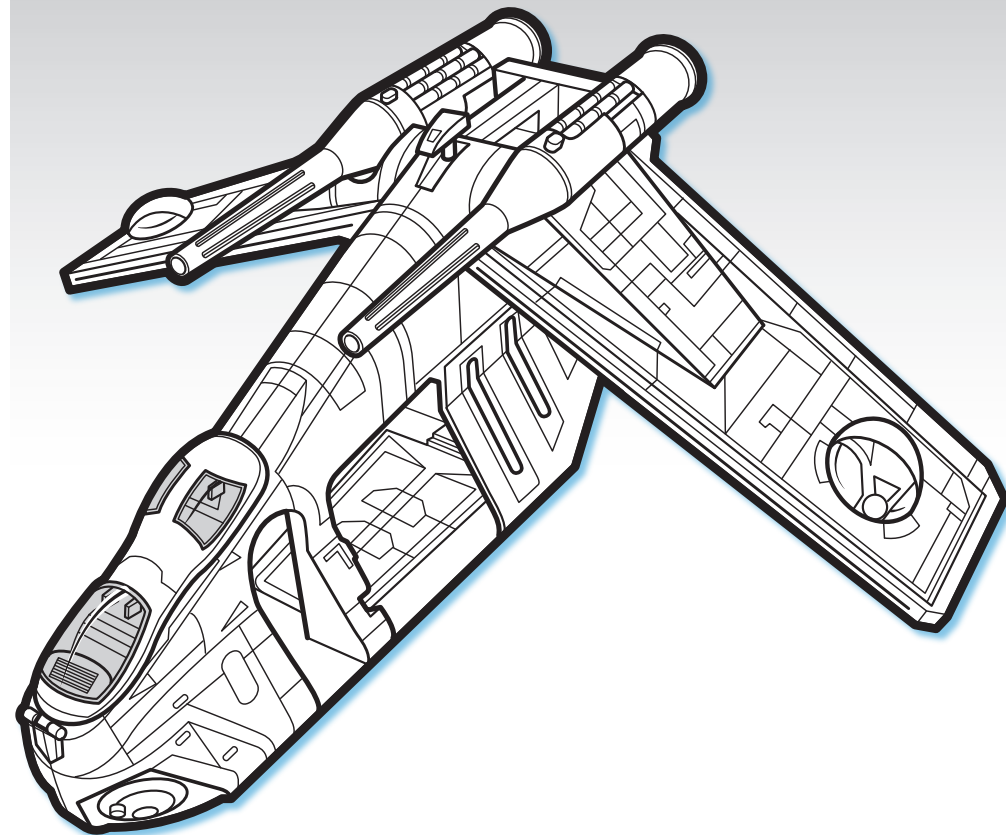

WING BALL TURRETS: Rotate turrets.

STORAGE BAYS: Covers under wings open to reveal storage bays.

CHIN GUNS: Insert projectiles. Press buttons to fire projectiles.

LANDING BASE: Place gunship on a landing surface. To deploy troop landing platform, slide latch underneath ship, then lift the gunship straight up.

WARNING: AGES 4+ 87862

CHOKING HAZARD—Small parts. Not for children under 3 years.

STAR WARS

Republic Gunship™

Assembly required. No tools needed.

Includes ship body, 2 wings, 2 cannons, 2 cannon projectiles, 2 chin gun projectiles, 2 grappling hooks, tail gun, grappling hook string, deployment platform, 8 wing bombs, 4 door bombs, canopy, labels and instructions.