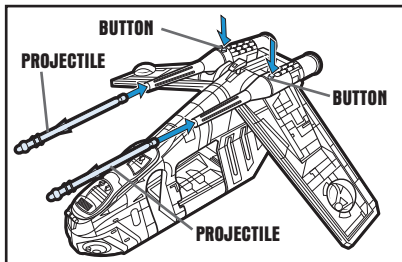

FEATURES:

DOORS: Press button to open gunship doors.

"LASER" CANNONS: Insert projectiles into cannons. Press button on each cannon to launch projectiles.

GRAPPLING HOOK: Unwind grappling hook to tow other vehicles (vehicles not included).

WING BALL TURRETS: Rotate turrets.

STORAGE BAYS: Covers under wings open to reveal storage bays.

CHIN GUNS: Insert projectiles. Press buttons to fire projectiles.

LANDING BASE: Place gunship on a landing surface. To deploy troop landing platform, slide latch underneath ship, then lift the gunship straight up.

WARNING: AGES 4+ 87862

CHOKING HAZARD—Small parts. Not for children under 3 years.

STAR WARS

Republic Gunship™

Assembly required. No tools needed.

Includes ship body, 2 wings, 2 cannons, 2 cannon projectiles, 2 chin gun projectiles, 2 grappling hooks, tail gun, grappling hook string, deployment platform, 8 wing bombs, 4 door bombs, canopy, labels and instructions.