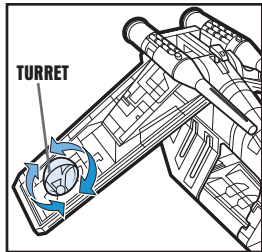

WING BALL TURRETS: Rotate turrets.

STORAGE BAYS: Covers under wings open to reveal storage bays.

CHIN GUNS: Insert projectiles. Press buttons to fire projectiles.

LANDING BASE: Place gunship on a landing surface. To deploy troop landing platform, slide latch underneath ship, then lift the gunship straight up.

WARNING: AGES 4+ 87862

CHOKING HAZARD—Small parts. Not for children under 3 years.

STAR WARS

Republic Gunship™

Assembly required. No tools needed.

Includes ship body, 2 wings, 2 cannons, 2 cannon projectiles, 2 chin gun projectiles, 2 grappling hooks, tail gun, grappling hook string, deployment platform, 8 wing bombs, 4 door bombs, canopy, labels and instructions.