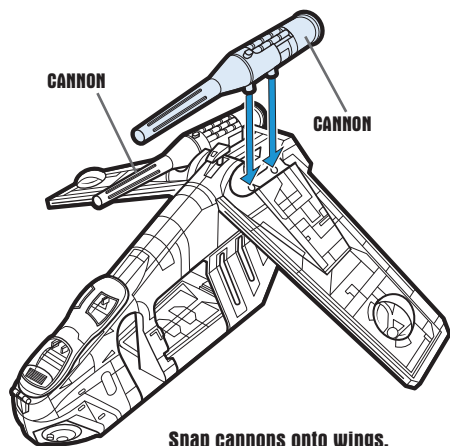

WING BALL TURRETS: Rotate turrets.

STORAGE BAYS: Covers under wings open to reveal storage bays.

CHIN GUNS: Insert projectiles. Press buttons to fire projectiles.

LANDING BASE: Place gunship on a landing surface. To deploy troop landing platform, slide latch underneath ship, then lift the gunship straight up.

WARNING: AGES 4+ 87862

CHOKING HAZARD—Small parts. Not for children under 3 years.

STAR WARS

Republic Gunship™

Assembly required. No tools needed.

Includes ship body, 2 wings, 2 cannons, 2 cannon projectiles, 2 chin gun projectiles, 2 grappling hooks, tail gun, grappling hook string, deployment platform, 8 wing bombs, 4 door bombs, canopy, labels and instructions.

P/N 6829270000

ASSEMBLY:

If doors become dis-attached from toy, reattach by snapping knobs on door hinges into slots in doors.

Snap canopy onto gunship.

From bottom of ship body, snap deployment platform into base of body.

Snap wings onto ship body.

Snap cannons onto wings.

Snap under-wing bombs to bomb holders.

Push chin gun projectiles into chin guns.

Snap tail gun into socket.