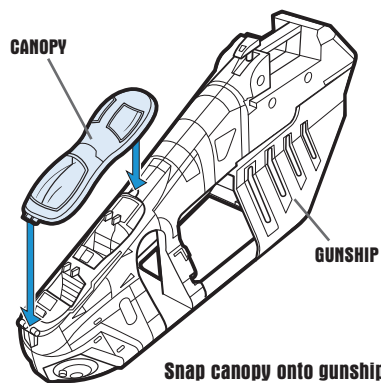

WING BALL TURRETS: Rotate turrets.

STORAGE BAYS: Covers under wings open to reveal storage bays.

CHIN GUNS: Insert projectiles. Press buttons to fire projectiles.

LANDING BASE: Place gunship on a landing surface. To deploy troop landing platform, slide latch underneath ship, then lift the gunship straight up.

WARNING: AGES 4+ 87862

CHOKING HAZARD—Small parts. Not for children under 3 years.

STAR WARS

Republic Gunship™

Assembly required. No tools needed.

Includes ship body, 2 wings, 2 cannons, 2 cannon projectiles, 2 chin gun projectiles, 2 grappling hooks, tail gun, grappling hook string, deployment platform, 8 wing bombs, 4 door bombs, canopy, labels and instructions.

P/N 6829270000

ASSEMBLY:

If doors become dis-attached from toy, reattach by snapping knobs on door hinges into slots in doors.

Snap canopy onto gunship.

From bottom of ship body, snap deployment platform into base of body.