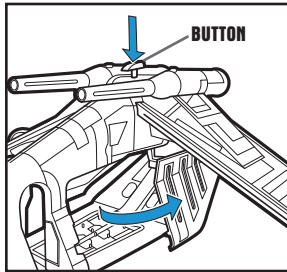

FEATURES:

DOORS: Press button to open gunship doors.

"LASER" CANNONS: Insert projectiles into cannons. Press button on each cannon to launch projectiles.

GRAPPLING HOOK: Unwind grappling hook to tow other vehicles (vehicles not included).

WING BALL TURRETS: Rotate turrets.

STORAGE BAYS: Covers under wings open to reveal storage bays.

CHIN GUNS: Insert projectiles. Press buttons to fire projectiles.

LANDING BASE: Place gunship on a landing surface. To deploy troop landing platform, slide latch underneath ship, then lift the gunship straight up.

WARNING: AGES 4+ 87862

CHOKING HAZARD—Small parts. Not for children under 3 years.

STAR WARS

Republic Gunship™

Assembly required. No tools needed.

Includes ship body, 2 wings, 2 cannons, 2 cannon projectiles, 2 chin gun projectiles, 2 grappling hooks, tail gun, grappling hook string, deployment platform, 8 wing bombs, 4 door bombs, canopy, labels and instructions.