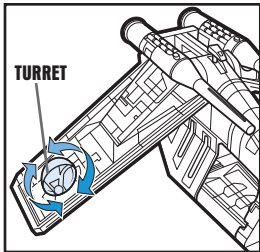

WING BALL TURRETS: Rotate turrets.

STORAGE BAYS: Covers under wings open to reveal storage bays.

CHIN GUNS: Insert projectiles. Press buttons to fire projectiles.

LANDING BASE: Place gunship on a landing surface. To deploy troop landing platform, slide latch underneath ship, then lift the gunship straight up.

WARNING: AGES 4+ 87862

CHOKING HAZARD—Small parts. Not for children under 3 years.

STAR WARS

Republic Gunship™

Assembly required. No tools needed.

Includes ship body, 2 wings, 2 cannons, 2 cannon projectiles, 2 chin gun projectiles, 2 grappling hooks, tail gun, grappling hook string, deployment platform, 8 wing bombs, 4 door bombs, canopy, labels and instructions.