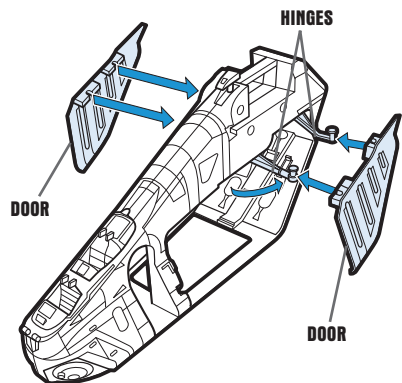

WING BALL TURRETS: Rotate turrets.

STORAGE BAYS: Covers under wings open to reveal storage bays.

CHIN GUNS: Insert projectiles. Press buttons to fire projectiles.

LANDING BASE: Place gunship on a landing surface. To deploy troop landing platform, slide latch underneath ship, then lift the gunship straight up.

WARNING: AGES 4+ 87862

CHOKING HAZARD—Small parts. Not for children under 3 years.

STAR WARS

Republic Gunship™

Assembly required. No tools needed.

Includes ship body, 2 wings, 2 cannons, 2 cannon projectiles, 2 chin gun projectiles, 2 grappling hooks, tail gun, grappling hook string, deployment platform, 8 wing bombs, 4 door bombs, canopy, labels and instructions.

Product and colors may vary.
© 2008 Lucasfilm Ltd. & © or TM where indicated.
All rights reserved.
®* and/or TM* & © 2008 Hasbro. All Rights Reserved.
TM & © denote U.S. Trademarks.

Not suitable for children under 3 years because of small parts — choking hazard.

P/N 6829270000

ASSEMBLY:

If doors become dis-attached from toy, reattach by snapping knobs on door hinges into slots in doors.

Snap canopy onto gunship.

From bottom of ship body, snap deployment platform into base of body.