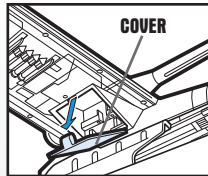

FEATURES:

DOORS: Press button to open gunship doors.

"LASER" CANNONS: Insert projectiles into cannons. Press button on each cannon to launch projectiles.

GRAPPLING HOOK: Unwind grappling hook to tow other vehicles (vehicles not included).

WING BALL TURRETS: Rotate turrets.

STORAGE BAYS: Covers under wings open to reveal storage bays.

CHIN GUNS: Insert projectiles. Press buttons to fire projectiles.

LANDING BASE: Place gunship on a landing surface. To deploy troop landing platform, slide latch underneath ship, then lift the gunship straight up.