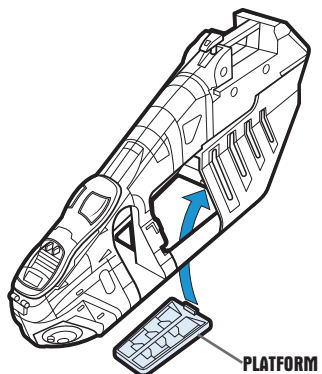

WARNING: AGES 4+ 87862

CHOKING HAZARD—Small parts. Not for children under 3 years.

STAR WARS

Republic Gunship™

Assembly required. No tools needed.

Includes ship body, 2 wings, 2 cannons, 2 cannon projectiles, 2 chin gun projectiles, 2 grappling hooks, tail gun, grappling hook string, deployment platform, 8 wing bombs, 4 door bombs, canopy, labels and instructions.

P/N 6829270000

ASSEMBLY:

If doors become dis-attached from toy, reattach by snapping knobs on door hinges into slots in doors.

Snap canopy onto gunship.

From bottom of ship body, snap deployment platform into base of body.

Snap wings onto ship body.

Snap cannons onto wings.

Snap under-wing bombs to bomb holders.

Push chin gun projectiles into chin guns.

Snap tail gun into socket.