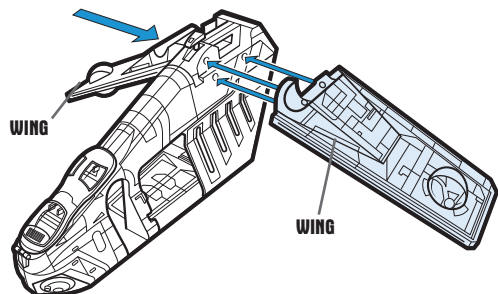

WARNING:
CHOKING HAZARD—Small parts.
Not for children under 3 years.

AGES 4+
87862

STAR WARS

Republic Gunship™

Assembly required. No tools needed.

Includes ship body, 2 wings, 2 cannons, 2 cannon projectiles, 2 chin gun projectiles, 2 grappling hooks, tail gun, grappling hook string, deployment platform, 8 wing bombs, 4 door bombs, canopy, labels and instructions.

P/N 6829270000

ASSEMBLY:

If doors become dis-attached from toy, reattach by snapping knobs on door hinges into slots in doors.

Snap canopy onto gunship.

From bottom of ship body, snap deployment platform into base of body.

Snap wings onto ship body.

Snap cannons onto wings.

Snap under-wing bombs to bomb holders.

Push chin gun projectiles into chin guns.

Snap tail gun into socket.