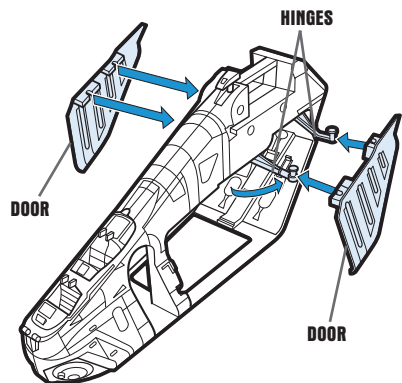

WING BALL TURRETS: Rotate turrets.

STORAGE BAYS: Covers under wings open to reveal storage bays.

CHIN GUNS: Insert projectiles. Press buttons to fire projectiles.

LANDING BASE: Place gunship on a landing surface. To deploy troop landing platform, slide latch underneath ship, then lift the gunship straight up.

WARNING:
CHOKING HAZARD—Small parts.
Not for children under 3 years.

AGES 4+
87862

STAR WARS

Republic Gunship™

Assembly required. No tools needed.

Includes ship body, 2 wings, 2 cannons, 2 cannon projectiles, 2 chin gun projectiles, 2 grappling hooks, tail gun, grappling hook string, deployment platform, 8 wing bombs, 4 door bombs, canopy, labels and instructions.

Product and colors may vary.
© 2008 Lucasfilm Ltd. & © or TM where indicated.
All rights reserved.
®* and/or TM* & © 2008 Hasbro. All Rights Reserved.
TM & © denote U.S. Trademarks.

Not suitable for children under 3 years because of small parts — choking hazard.

P/N 6829270000

ASSEMBLY:

If doors become dis-attached from toy, reattach by snapping knobs on door hinges into slots in doors.

Snap canopy onto gunship.

From bottom of ship body, snap deployment platform into base of body.