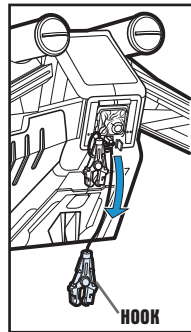

FEATURES:

DOORS: Press button to open gunship doors.

"LASER" CANNONS: Insert projectiles into cannons. Press button on each cannon to launch projectiles.

GRAPPLING HOOK: Unwind grappling hook to tow other vehicles (vehicles not included).

WING BALL TURRETS: Rotate turrets.

STORAGE BAYS: Covers under wings open to reveal storage bays.

CHIN GUNS: Insert projectiles. Press buttons to fire projectiles.

LANDING BASE: Place gunship on a landing surface. To deploy troop landing platform, slide latch underneath ship, then lift the gunship straight up.

WARNING: AGES 4+ 87862

CHOKING HAZARD—Small parts. Not for children under 3 years.

STAR WARS

Republic Gunship™

Assembly required. No tools needed.

Includes ship body, 2 wings, 2 cannons, 2 cannon projectiles, 2 chin gun projectiles, 2 grappling hooks, tail gun, grappling hook string, deployment platform, 8 wing bombs, 4 door bombs, canopy, labels and instructions.