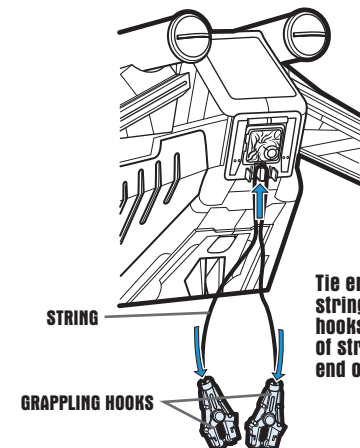

WARNING: AGES 4+ 87862

CHOKING HAZARD—Small parts. Not for children under 3 years.

STAR WARS

Republic Gunship™

Assembly required. No tools needed.

Includes ship body, 2 wings, 2 cannons, 2 cannon projectiles, 2 chin gun projectiles, 2 grappling hooks, tail gun, grappling hook string, deployment platform, 8 wing bombs, 4 door bombs, canopy, labels and instructions.

P/N 6829270000

ASSEMBLY:

If doors become dis-attached from toy, reattach by snapping knobs on door hinges into slots in doors.

Snap canopy onto gunship.

From bottom of ship body, snap deployment platform into base of body.

Snap wings onto ship body.

Snap cannons onto wings.

Snap under-wing bombs to bomb holders.

Push chin gun projectiles into chin guns.

Snap tail gun into socket.