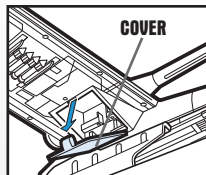

WING BALL TURRETS: Rotate turrets.

STORAGE BAYS: Covers under wings open to reveal storage bays.

CHIN GUNS: Insert projectiles. Press buttons to fire projectiles.

LANDING BASE: Place gunship on a landing surface. To deploy troop landing platform, slide latch underneath ship, then lift the gunship straight up.