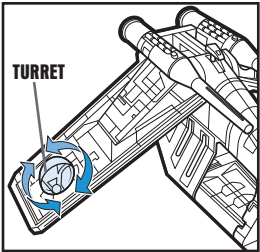

WING BALL TURRETS: Rotate turrets.

STORAGE BAYS: Covers under wings open to reveal storage bays.

CHIN GUNS: Insert projectiles. Press buttons to fire projectiles.

LANDING BASE: Place gunship on a landing surface. To deploy troop landing platform, slide latch underneath ship, then lift the gunship straight up.

WARNING:
CHOKING HAZARD—Small parts.
Not for children under 3 years.

AGES 4+
87862

STAR WARS

Republic Gunship™

Assembly required. No tools needed.

Includes ship body, 2 wings, 2 cannons, 2 cannon projectiles, 2 chin gun projectiles, 2 grappling hooks, tail gun, grappling hook string, deployment platform, 8 wing bombs, 4 door bombs, canopy, labels and instructions.