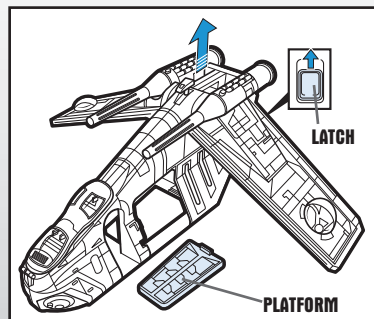

FEATURES:

DOORS: Press button to open gunship doors.

"LASER" CANNONS: Insert projectiles into cannons. Press button on each cannon to launch projectiles.

GRAPPLING HOOK: Unwind grappling hook to tow other vehicles (vehicles not included).

WING BALL TURRETS: Rotate turrets.

STORAGE BAYS: Covers under wings open to reveal storage bays.

CHIN GUNS: Insert projectiles. Press buttons to fire projectiles.

LANDING BASE: Place gunship on a landing surface. To deploy troop landing platform, slide latch underneath ship, then lift the gunship straight up.

WARNING: AGES 4+ 87862

CHOKING HAZARD—Small parts. Not for children under 3 years.

STAR WARS

Republic Gunship™

Assembly required. No tools needed.

Includes ship body, 2 wings, 2 cannons, 2 cannon projectiles, 2 chin gun projectiles, 2 grappling hooks, tail gun, grappling hook string, deployment platform, 8 wing bombs, 4 door bombs, canopy, labels and instructions.