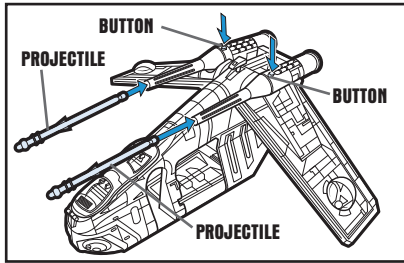

FEATURES:

DOORS: Press button to open gunship doors.

"LASER" CANNONS: Insert projectiles into cannons. Press button on each cannon to launch projectiles.

GRAPPLING HOOK: Unwind grappling hook to tow other vehicles (vehicles not included).

WING BALL TURRETS: Rotate turrets.

STORAGE BAYS: Covers under wings open to reveal storage bays.

CHIN GUNS: Insert projectiles. Press buttons to fire projectiles.

LANDING BASE: Place gunship on a landing surface. To deploy troop landing platform, slide latch underneath ship, then lift the gunship straight up.

WARNING:
CHOKING HAZARD—Small parts.
Not for children under 3 years.

AGES 4+
87862

STAR WARS

Republic Gunship™

Assembly required. No tools needed.

Includes ship body, 2 wings, 2 cannons, 2 cannon projectiles, 2 chin gun projectiles, 2 grappling hooks, tail gun, grappling hook string, deployment platform, 8 wing bombs, 4 door bombs, canopy, labels and instructions.