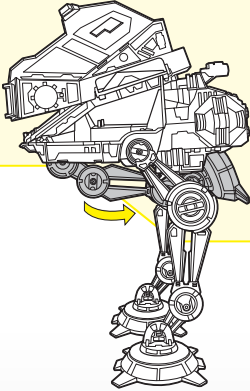

# STAR WARS

**WARNING:**

CHOKING HAZARD—Small parts.  
Not for children under 3 years.

**AGES 4+**  
89000/87931 Asst.

### AT-AP FEATURES:

Adjust legs to create  
higher "recon" position...

...or lower "scout" position.

Insert missile.

Press to fire.

Apply labels.

# AAT FEATURES:

**Insert missiles into launchers.**

**The 4 pegs on the missile housings allow you to attach figures to the vehicle.**

**Press buttons to fire missiles.**

**Open hatch and place figure inside. Move lever up to make figure pop out of turret.**

**A battle droid fits underneath the removable canopy.**

**Elevate the primary laser cannon.**

**Adjust the secondary laser cannons.**

**Turret can be rotated 360 degrees.**

**Turn panel to the side showing the undamaged battle droid.**