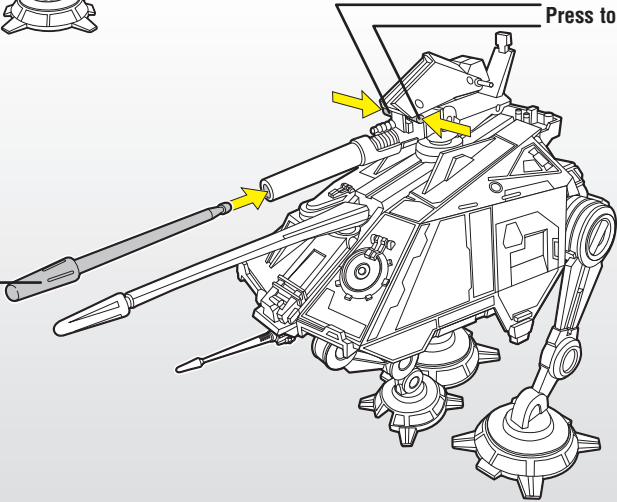

### AT-AP FEATURES:

Adjust legs to create  
higher "recon" position...

...or lower "scout" position.

Insert missile.

Press to fire.

Apply labels.

# AAT FEATURES:

**Insert missiles into launchers.**

**The 4 pegs on the missile housings allow you to attach figures to the vehicle.**

**Press buttons to fire missiles.**

**Open hatch and place figure inside. Move lever up to make figure pop out of turret.**

**A battle droid fits underneath the removable canopy.**

**Elevate the primary laser cannon.**

**Adjust the secondary laser cannons.**

**Turret can be rotated 360 degrees.**

**Turn panel to the side showing the undamaged battle droid.**