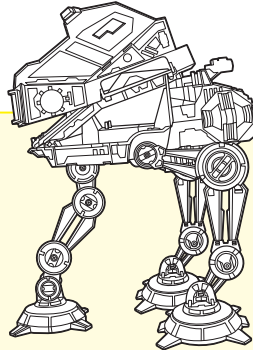

STAR WARS

WARNING:

CHOKING HAZARD—Small parts.
Not for children under 3 years.

AGES 4+
89000/87931 Asst.

THE BATTLE OF CRYSTAL CITY™

AT-AP FEATURES:

Adjust legs to create
higher "recon" position...