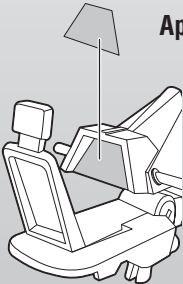

### AT-AP FEATURES:

Adjust legs to create  
higher "recon" position...

...or lower "scout" position.

Insert missile.

Press to fire.

Apply labels.

# AAT FEATURES:

**Insert missiles into launchers.**

**The 4 pegs on the missile housings allow you to attach figures to the vehicle.**

**Press buttons to fire missiles.**

**Open hatch and place figure inside. Move lever up to make figure pop out of turret.**