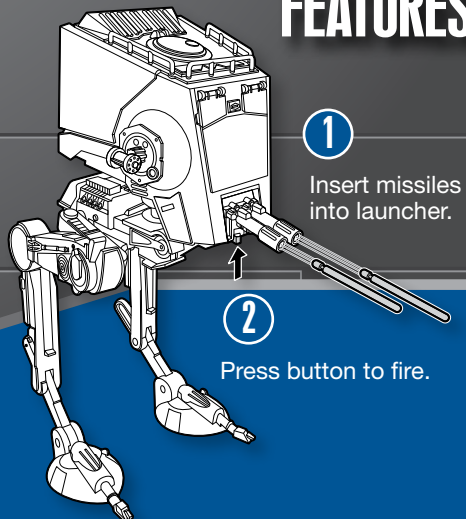

STAR WARS

WARNING:

CHOKING HAZARD—Small parts.
Not for children under 3 years.

AGES 4+

97633/97632 Asst.

Some assembly
required. No tools
needed.

ATTACK ON HOTH™

ASSEMBLY:

Launcher and cannon are
interchangeable on front of vehicle.

FEATURES:

ASSEMBLY:

Slide posts on legs up into slots on body, as shown.

BLASTER

Insert blaster between frame halves (you may have to slightly bend one frame to insert gun). Fit holes on blaster over knobs on frame to secure blaster into frame.

OPERATION:

Insert projectile into barrel, place figure's hand on handles, hold gun base then press back of figure - blaster fires!

Product and colors may vary.
© 2010 Lucasfilm Ltd. & © or TM where indicated.
All rights reserved.
®* and/or TM* & © 2010 Hasbro. All Rights Reserved.
TM & © denote U.S. Trademarks.