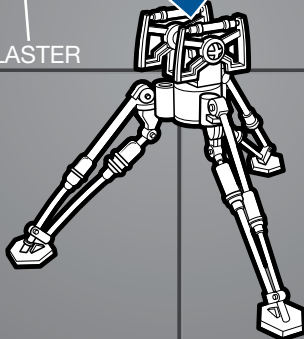

Launcher and cannon are
interchangeable on front of vehicle.

FEATURES:

ASSEMBLY:

Slide posts on legs up into slots on body, as shown.

BLASTER

Insert blaster between frame halves (you may have to slightly bend one frame to insert gun). Fit holes on blaster over knobs on frame to secure blaster into frame.

OPERATION:

Insert projectile into barrel, place figure's hand on handles, hold gun base then press back of figure - blaster fires!

Product and colors may vary.
© 2010 Lucasfilm Ltd. & © or TM where indicated.
All rights reserved.
®* and/or TM* & © 2010 Hasbro. All Rights Reserved.
TM & © denote U.S. Trademarks.