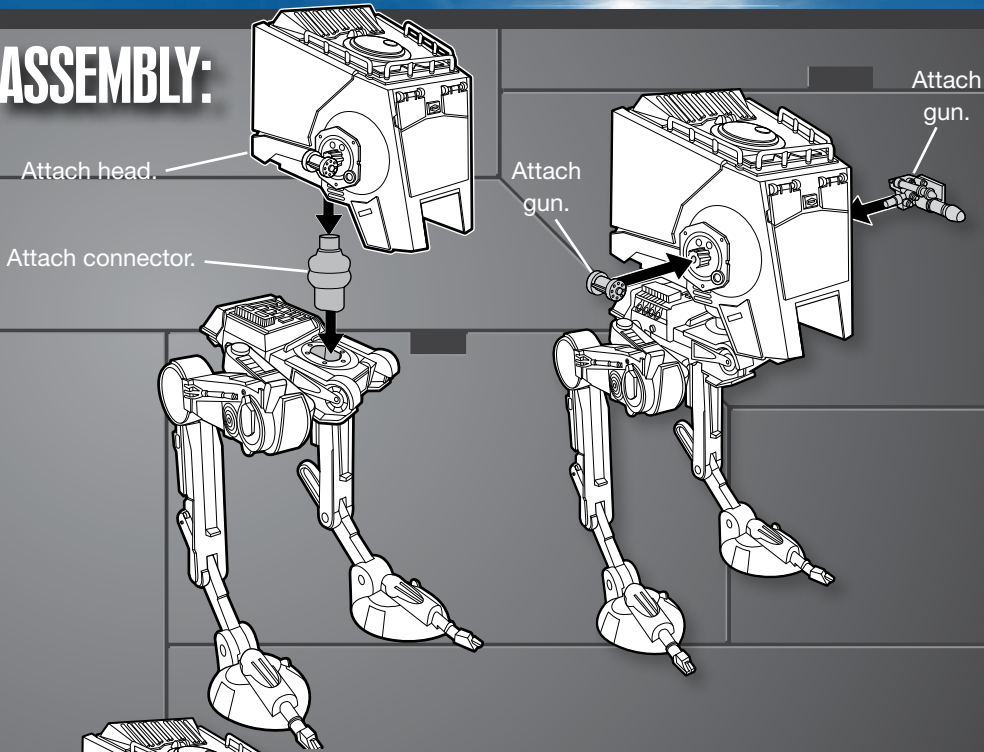

STAR WARS

WARNING:

CHOKING HAZARD—Small parts.
Not for children under 3 years.

AGES 4+

97633/97632 Asst.

Some assembly
required. No tools
needed.

ATTACK ON HOTH™

ASSEMBLY:

Launcher and cannon are
interchangeable on front of vehicle.

FEATURES:

ASSEMBLY:

Slide posts on legs up into slots on body, as shown.

BLASTER

Insert blaster between frame halves (you may have to slightly bend one frame to insert gun). Fit holes on blaster over knobs on frame to secure blaster into frame.

OPERATION:

Insert projectile into barrel, place figure's hand on handles, hold gun base then press back of figure - blaster fires!

Product and colors may vary.
© 2010 Lucasfilm Ltd. & © or TM where indicated.
All rights reserved.
®* and/or TM* & © 2010 Hasbro. All Rights Reserved.
TM & © denote U.S. Trademarks.