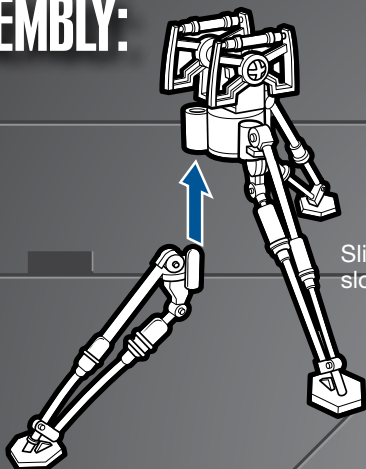

STAR WARS

WARNING:

CHOKING HAZARD—Small parts.
Not for children under 3 years.

AGES 4+

97633/97632 Asst.

Some assembly
required. No tools
needed.

ATTACK ON HOTH™

ASSEMBLY:

Launcher and cannon are
interchangeable on front of vehicle.

FEATURES:

ASSEMBLY:

Slide posts on legs up into slots on body, as shown.

BLASTER

Insert blaster between frame halves (you may have to slightly bend one frame to insert gun). Fit holes on blaster over knobs on frame to secure blaster into frame.

OPERATION:

Insert projectile into barrel, place figure's hand on handles, hold gun base then press back of figure - blaster fires!

Product and colors may vary.
© 2010 Lucasfilm Ltd. & © or TM where indicated.
All rights reserved.
®* and/or TM* & © 2010 Hasbro. All Rights Reserved.
TM & © denote U.S. Trademarks.