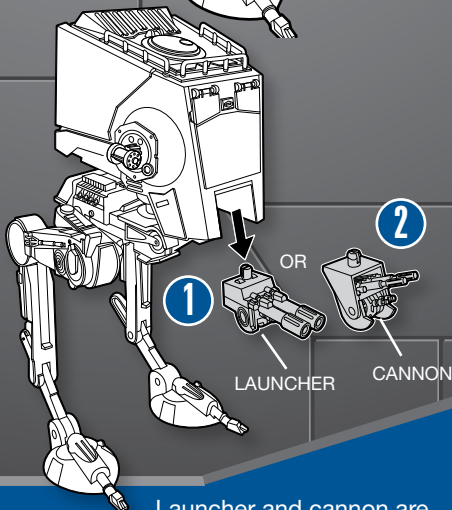

STAR WARS

WARNING:

CHOKING HAZARD—Small parts.
Not for children under 3 years.

AGES 4+

97633/97632 Asst.

Some assembly
required. No tools
needed.

ATTACK ON HOTH™

ASSEMBLY:

Launcher and cannon are
interchangeable on front of vehicle.

FEATURES:

ASSEMBLY:

Slide posts on legs up into slots on body, as shown.

BLASTER

Insert blaster between frame halves (you may have to slightly bend one frame to insert gun). Fit holes on blaster over knobs on frame to secure blaster into frame.

OPERATION:

Insert projectile into barrel, place figure's hand on handles, hold gun base then press back of figure - blaster fires!

Product and colors may vary.
© 2010 Lucasfilm Ltd. & © or TM where indicated.
All rights reserved.
®* and/or TM* & © 2010 Hasbro. All Rights Reserved.
TM & © denote U.S. Trademarks.