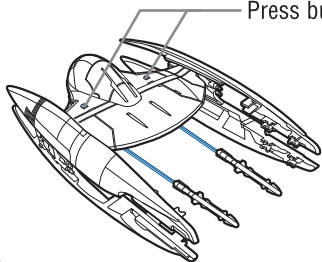

Pull wings away from sides vertically as shown.

Press button to reveal droid's head.

Insert projectiles into launchers.

Press buttons to fire.

Attach remaining projectiles to wings as shown.

Product and colors may vary.
© 2011 Lucasfilm Ltd. & © or TM where indicated.
All rights reserved.
®* and/or TM* & © 2011 Hasbro. All Rights Reserved.
TM & © denote U.S. Trademarks.