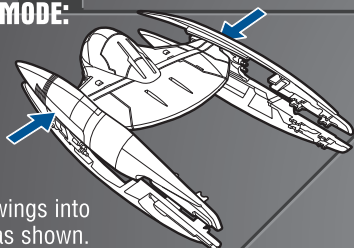

STAR WARS

THE CLONE WARS™

AGES 4+

87968/94804 Asst.

VULTURE DROID™

FLIGHT MODE:

Snap wings into sides as shown.

GROUND MODE:

Pull wings away from sides vertically as shown.

Press button to reveal droid's head.

Insert projectiles into launchers.

Press buttons to fire.

Attach remaining projectiles to wings as shown.

Product and colors may vary.
© 2011 Lucasfilm Ltd. & © or TM where indicated.
All rights reserved.
®* and/or TM* & © 2011 Hasbro. All Rights Reserved.
TM & © denote U.S. Trademarks.