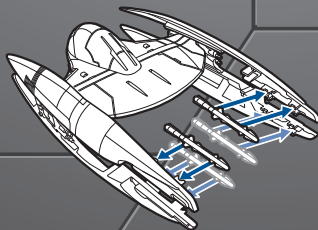

STAR WARS

THE CLONE WARS™

AGES 4+

87968/94804 Asst.

VULTURE DROID™

FLIGHT MODE:

Snap wings into sides as shown.

GROUND MODE:

Pull wings away from sides vertically as shown.

Press button to reveal droid's head.

Insert projectiles into launchers.

Press buttons to fire.

Attach remaining projectiles to wings as shown.

Product and colors may vary.
© 2011 Lucasfilm Ltd. & © or TM where indicated.
All rights reserved.
®* and/or TM* & © 2011 Hasbro. All Rights Reserved.
TM & © denote U.S. Trademarks.