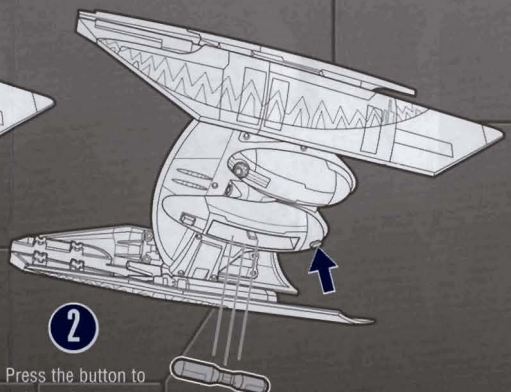

Product and colors may vary.
© 2010 Lucasfilm Ltd. & © or TM where indicated.
All rights reserved.
®* and/or TM* & © 2010 Hasbro. All Rights Reserved.
TM & © denote U.S. Trademarks.

Not suitable for children under 3 years because of small parts — choking hazard.

P/N 7063480000