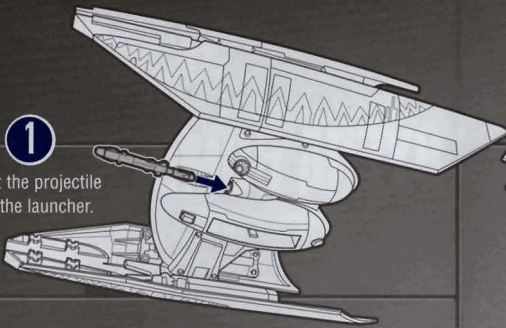

STAR WARS

THE CLONE WARS™

Some assembly required.
No tools needed. Includes vehicle,
projectiles, bombs and instructions.

AGES 4+
19695/94804 Asst.

HYENA BOMBER™

GROUND MODE:

The vehicle comes packaged with the wing sections separated, ready to be positioned for ground combat mode. To position the sections for this mode, move the sections into the configuration shown.

FLIGHT MODE:

Press the button to reveal the droid's head.

1

Insert the projectile into the launcher.

2

Press the button to fire.

Additional projectiles in storage mode.

1