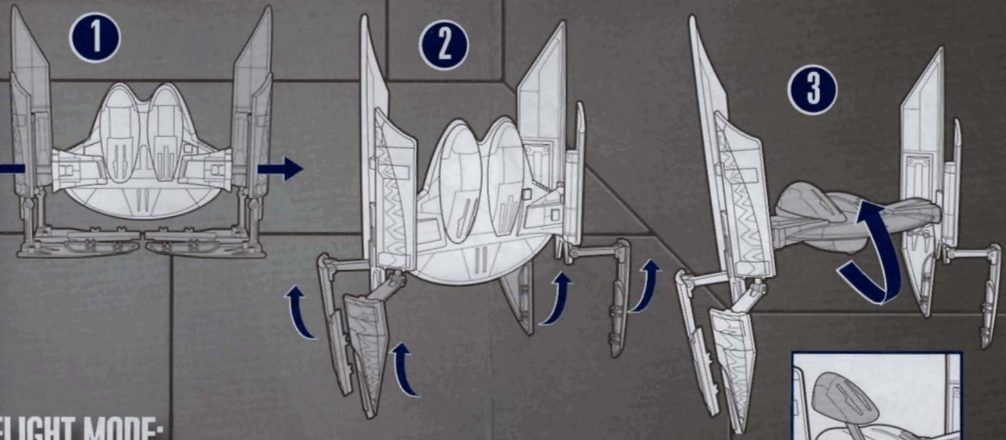

STAR WARS

THE CLONE WARS™

Some assembly required.
No tools needed. Includes vehicle,
projectiles, bombs and instructions.

AGES 4+
19695/94804 Asst.

HYENA BOMBER™

GROUND MODE:

The vehicle comes packaged with the wing sections separated, ready to be positioned for ground combat mode. To position the sections for this mode, move the sections into the configuration shown.

FLIGHT MODE:

Press the button to reveal the droid's head.

1

Insert the projectile into the launcher.

2

Press the button to fire.

Additional projectiles in storage mode.

1