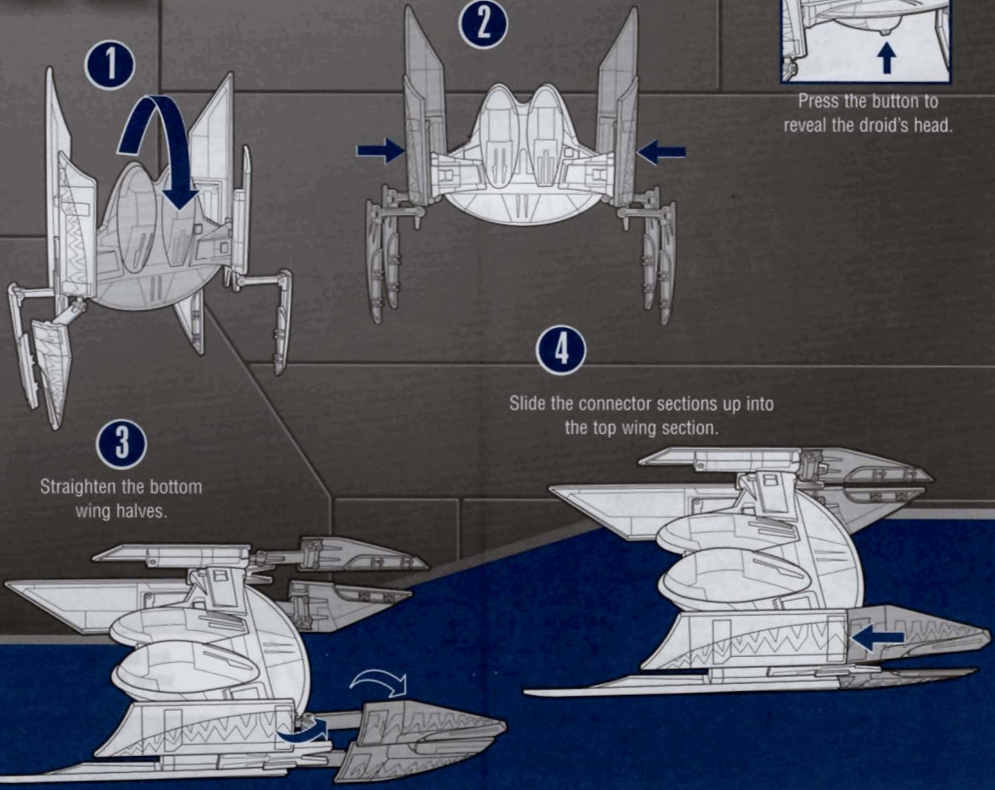

STAR WARS

THE CLONE WARS™

Some assembly required.
No tools needed. Includes vehicle,
projectiles, bombs and instructions.

AGES 4+
19695/94804 Asst.

HYENA BOMBER™

GROUND MODE:

The vehicle comes packaged with the wing sections separated, ready to be positioned for ground combat mode. To position the sections for this mode, move the sections into the configuration shown.

FLIGHT MODE:

Press the button to reveal the droid's head.

1

Insert the projectile into the launcher.

2

Press the button to fire.

Additional projectiles in storage mode.

1

Insert the bomb into the compartment under the vehicle.

2

Press the button to release the bomb.

Product and colors may vary.
© 2010 Lucasfilm Ltd. & © or TM where indicated.
All rights reserved.
®* and/or TM* & © 2010 Hasbro. All Rights Reserved.
TM & © denote U.S. Trademarks.