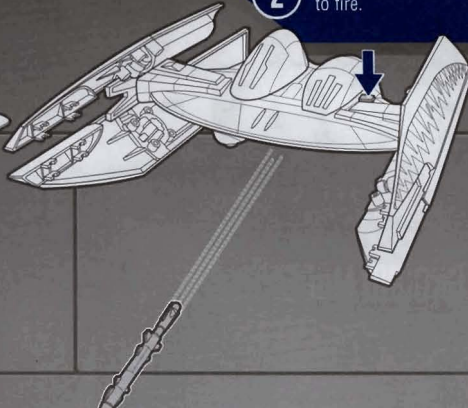

STAR WARS

THE CLONE WARS™

Some assembly required.
No tools needed. Includes vehicle,
projectiles, bombs and instructions.

AGES 4+
19695/94804 Asst.

HYENA BOMBER™

GROUND MODE:

The vehicle comes packaged with the wing sections separated, ready to be positioned for ground combat mode. To position the sections for this mode, move the sections into the configuration shown.

FLIGHT MODE:

Press the button to reveal the droid's head.

1

Insert the projectile into the launcher.

2

Press the button to fire.

Additional projectiles in storage mode.

1