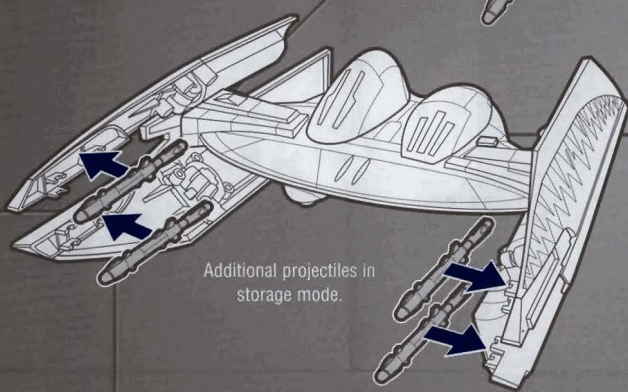

FLIGHT MODE:

Press the button to reveal the droid's head.

1

Insert the projectile into the launcher.

2

Press the button to fire.

Additional projectiles in storage mode.

1