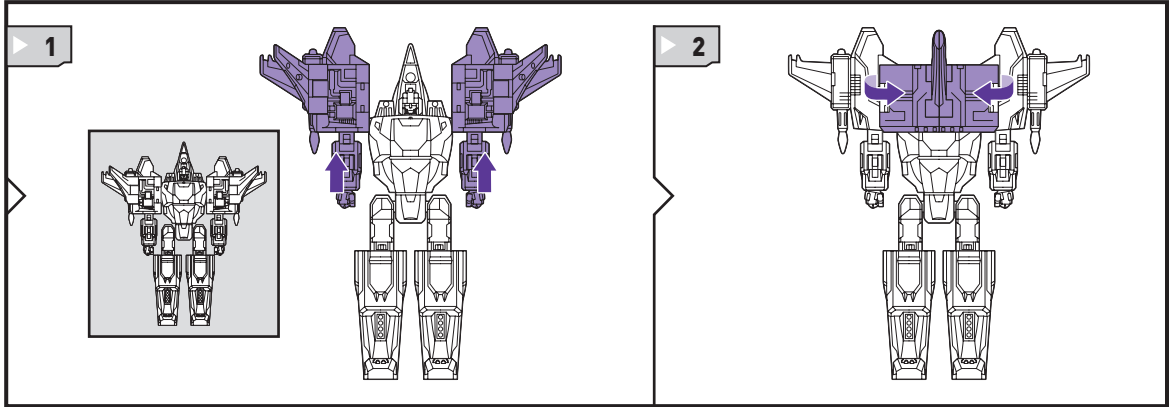

SUNSTORM®

CHANGING TO VEHICLE

Reverse order of instructions to convert back into robot.

P/N 665070000

Some poses may require hand support.
Product and colors may vary.

© 2006 Hasbro. All Rights Reserved.
TM & © denote U.S. Trademarks.
Manufactured under license from TOMY Company, Ltd.

Not suitable for children under 3 years because of small parts – choking hazard.