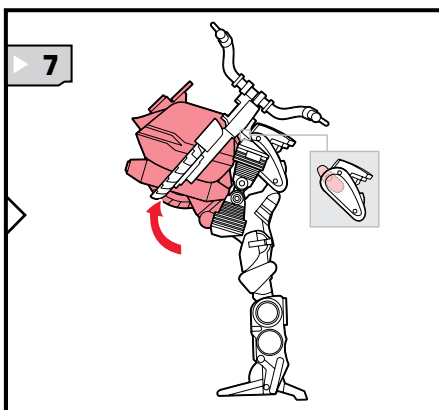

TRANSFORMERS

BACKTRACK
AUTOBOT

AGES 5+

83964/80402 Asst.

NOTE: Some parts are made to detach if excessive force is applied and are designed to be reattached if separation occurs. Adult supervision may be necessary for younger children.

TRANSFORMERS.COM

CHANGING TO ROBOT

Reverse order of instructions to convert back to vehicle.