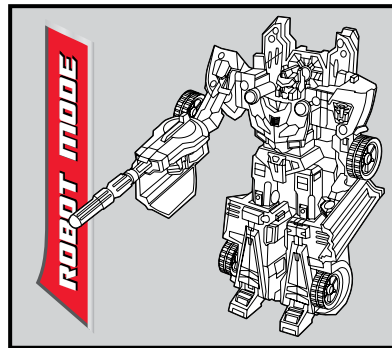

## CHANGING TO ROBOT

**1**

**2**

**3**

**4**

**ATTACK MODE**

Attach weapon.

1. Insert missile.

2. Push to fire.

1. Insert missile.

2. Push to fire.

**KEY ACTIVATED**

INSERT KEY TO  
ACTIVATE FEATURES!

Insert key to flip  
out dragster wings.

Insert key to flip  
out wings.

Reverse order of instructions  
to convert back to vehicle.