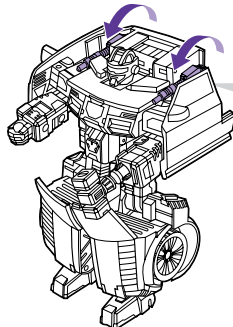

# TRANSFORMERS

**CRANKCASE**  
DECEPTICON

**WARNING:**

CHOKING HAZARD—Small parts.  
Not for children under 3 years.

**AGES 5+**

83849/83905 Asst.

TRANSFORMERS.COM

NOTE: Some parts are made to detach if excessive force is applied and are designed to be reattached if separation occurs. Adult supervision may be necessary for younger children.

## CHANGING TO ROBOT

**CRANKCASE**

- 
- 
- 
- 
- 
- 
- 

**ROBOT MODE**

Interchangeable arm tools!

INSERT KEY TO  
ACTIVATE FEATURES!

Insert KEY to reveal  
rotary cannons!

Insert KEY to reveal  
rotary cannons!