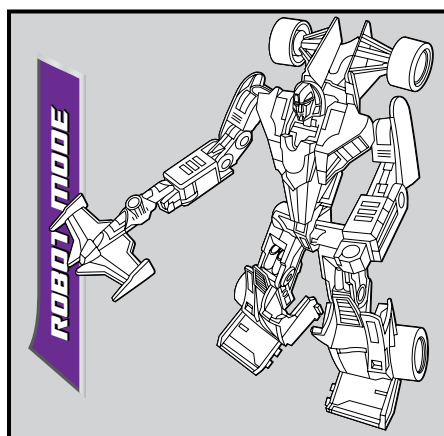

TRANSFORMERS

AGES 5+
83837/83905 Asst.

DECEPTICON FRACTURE™
DECEPTICON

NOTE: Some parts are made to detach if excessive force is applied and are designed to be reattached if separation occurs. Adult supervision may be necessary for younger children.

TRANSFORMERS.COM

CHANGING TO ROBOT

Reverse order of instructions to convert back to vehicle.