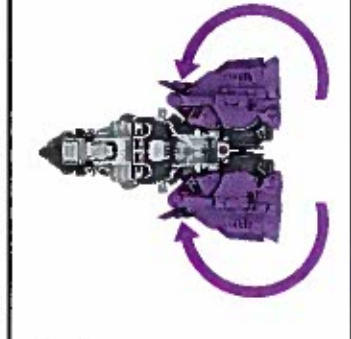

WARNING:
CHOKING HAZARD-Small parts.
Not for children under 3 years.

AGES 5+
A0743

LEVEL: 2
I N T E R M E D I A T E

COMBINING TO CREATE DECEPTICON BRUTICUS

TO BUILD SONIC CANNON:

DECEPTICON BRUTICUS

ONSLAUGHT™

VORTEX™

BLAST OFF™

DECEPTICON BRAWL™

SWINDLE®

CHANGING BLAST OFF TO VEHICLE

Reverse order of instructions to convert back into arm.

CHANGING TO ROBOT

2

5

6

7

8

10

11

12

15