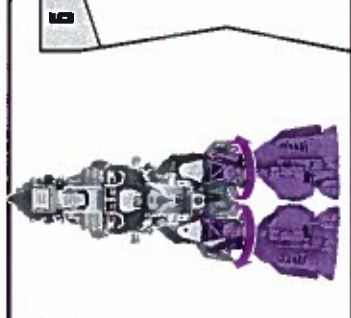

WARNING:
CHOKING HAZARD-Small parts.
Not for children under 3 years.

AGES 5+
A0743

LEVEL: 2
I N T E R M E D I A T E

COMBINING TO CREATE DECEPTICON BRUTICUS

TO BUILD SONIC CANNON:

DECEPTICON BRUTICUS

ONSLAUGHT™

VORTEX™

BLAST OFF™

DECEPTICON BRAWL™

SWINDLE®

CHANGING BLAST OFF TO VEHICLE

Reverse order of instructions to convert back into arm.

CHANGING TO ROBOT

2

5

6

7

8

10

11

12

15