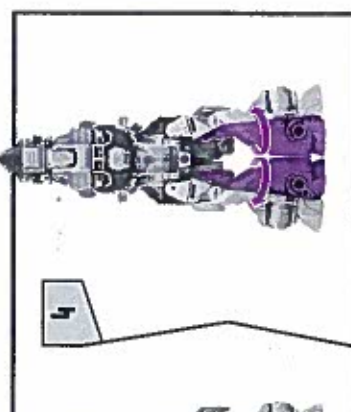

WARNING:
CHOKING HAZARD-Small parts.
Not for children under 3 years.

AGES 5+
A0743

LEVEL: 2
I N T E R M E D I A T E

COMBINING TO CREATE DECEPTICON BRUTICUS

TO BUILD SONIC CANNON:

DECEPTICON BRUTICUS

ONSLAUGHT™

VORTEX™

BLAST OFF™

DECEPTICON BRAWL™

SWINDLE®

CHANGING BLAST OFF TO VEHICLE

Reverse order of instructions to convert back into arm.

CHANGING TO ROBOT

2

5

6

7

8

10

11

12

15