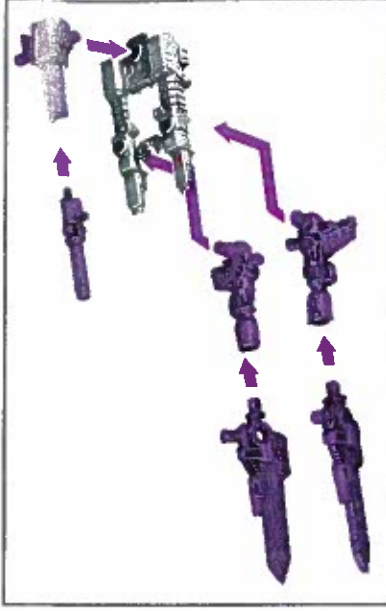

TRANSFORMERS
G E N E R A T I O N S
FALL OF CYBERTRON 2012
D E C E M B E R
BRUTICUSTM

NOTE: Some parts are made to detach if excessive force is applied, and are designed to be reattached if separation occurs. Adult supervision may be necessary for younger children.

WARNING:
CHOKING HAZARD-Small parts.
Not for children under 3 years.

AGES 5+
A0743

LEVEL: 2
I N T E R M E D I A T E

COMBINING TO CREATE DECEPTICON BRUTICUS

TO BUILD SONIC CANNON:

DECEPTICON BRUTICUS

ONSLAUGHT™

VORTEX™

BLAST OFF™

DECEPTICON BRAWL™

SWINDLE®

CHANGING BLAST OFF TO VEHICLE

Reverse order of instructions to convert back into arm.

CHANGING TO ROBOT

2