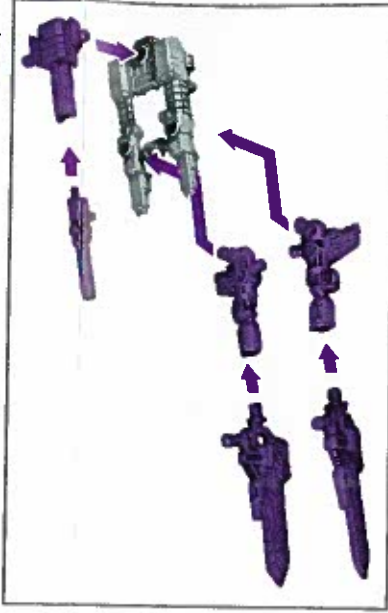

TRANSFORMERS

G E N E R A T I O N S

FALL OF CYBERTRON 2012

BRUTICUS

NOTE: Some parts are made to detach if excessive force is applied, and are designed to be reattached if separation occurs. Adult supervision may be necessary for younger children.

WARNING:

CHOKING HAZARD-Small parts.
Not for children under 3 years.

AGES 5+

A0743

LEVEL: 0 1 2 3

I N T E R M E D I A T E

TO BUILD SONIC CANNON:

ONSLAUGHT™