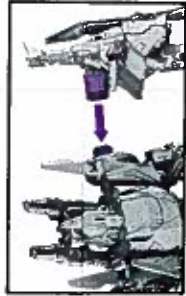

TRANSFORMERS

G E N E R A T I O N S

FALL OF CYBERTRON 2012

BRUTICUS

NOTE: Some parts are made to detach if excessive force is applied, and are designed to be reattached if separation occurs. Adult supervision may be necessary for younger children.

WARNING:

CHOKING HAZARD-Small parts.
Not for children under 3 years.

AGES 5+

A0743

LEVEL: 0 1 2 3

I N T E R M E D I A T E

TO BUILD SONIC CANNON:

ONSLAUGHT™