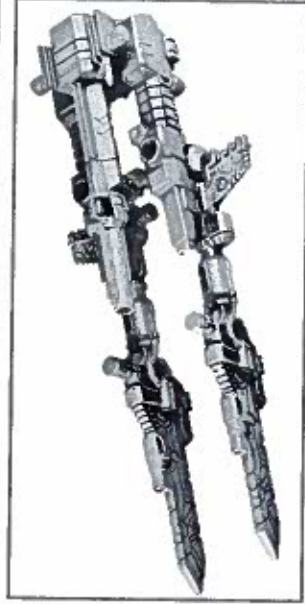

TRANSFORMERS

G E N E R A T I O N S

FALL OF CYBERTRON 2012

BRUTICUS

NOTE: Some parts are made to detach if excessive force is applied, and are designed to be reattached if separation occurs. Adult supervision may be necessary for younger children.

WARNING:

CHOKING HAZARD-Small parts.
Not for children under 3 years.

AGES 5+

A0743

LEVEL: 0 1 2 3

I N T E R M E D I A T E

TO BUILD SONIC CANNON:

ONSLAUGHT™