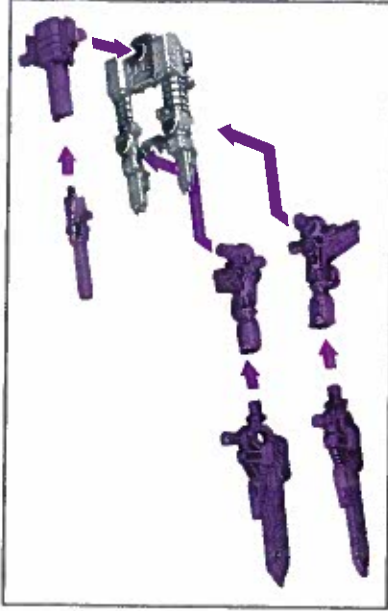

TRANSFORMERS®

G E N E R A T I O N S

FALL OF CYBERTRON 2012

BRUTICUS™

NOTE: Some parts are made to detach if excessive force is applied, and are designed to be reattached if separation occurs. Adult supervision may be necessary for younger children.

WARNING:

CHOKING HAZARD - Small parts.
Not for children under 3 years.

AGES 5+

A0743

LEVEL: 0 1 2 3

I N T E R M E D I A T E

COMBINING TO CREATE DECEPTICON BRUTICUS

TO BUILD SONIC CANNON:

ONSLAUGHT™

VORTEX™

DECEPTICON
BRAWL™

BLAST OFF™

SWINDLE®

DECEPTICON
BRUTICUS

CHANGING VORTEX TO VEHICLE

Reverse order of instructions to convert back into arm.