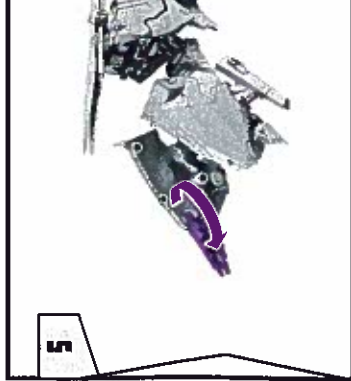

WARNING:

CHOKING HAZARD - Small parts.
Not for children under 3 years.

AGES 5+

A0743

LEVEL: 0 1 2 3

I N T E R M E D I A T E

COMBINING TO CREATE DECEPTICON BRUTICUS

TO BUILD SONIC CANNON:

ONSLAUGHT™

VORTEX™

DECEPTICON
BRAWL™

BLAST OFF™

SWINDLE®

DECEPTICON
BRUTICUS

CHANGING VORTEX TO VEHICLE

Reverse order of instructions to convert back into arm.