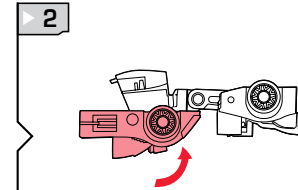

## AGES 5+

19743/19741 ASST.

P/N 7056350000

Reverse order of instructions to

convert back to vehicle.

Some poses may require hand support.

Product and colors may vary.

[TRANSFORMERS.COM](http://TRANSFORMERS.COM)