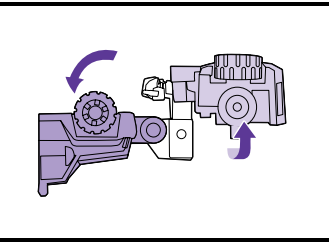

TRANSFORMERS

AGES 5+

19744/19741 ASST.

P/N 7056360000

Reverse order of instructions to convert back to vehicle.

Some poses may require hand support. Product and colors may vary.

TRANSFORMERS.COM

© 2010 Hasbro. All Rights Reserved. TM & © denote U.S. Trademarks. Manufactured under license from Tomy Company, Ltd.