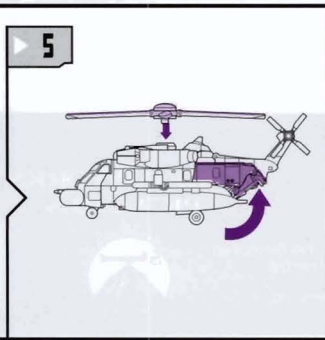

## Gyro Blade BLACKOUT®

TRANSFORMERS.COM

NOTE: Some parts are made to detach if excessive force is applied and are designed to be reattached if separation occurs. Adult supervision may be necessary for younger children.

### CHANGING TO VEHICLE

1. INSERT MISSILE INTO LAUNCHER.
2. PUSH BUTTON TO FIRE.

BATTLE MODE

Vehicle Mode