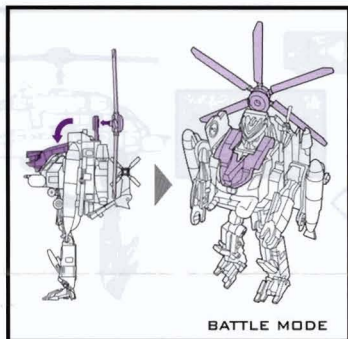

## Gyro Blade BLACKOUT®

TRANSFORMERS.COM

NOTE: Some parts are made to detach if excessive force is applied and are designed to be reattached if separation occurs. Adult supervision may be necessary for younger children.

### CHANGING TO VEHICLE

1. INSERT MISSILE INTO LAUNCHER.
2. PUSH BUTTON TO FIRE.

BATTLE MODE

Vehicle Mode