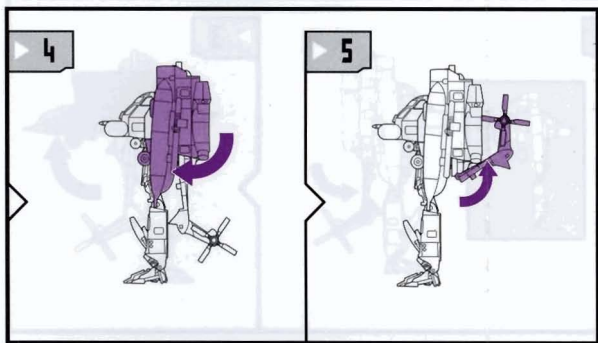

1. INSERT MISSILE INTO LAUNCHER.
2. PUSH BUTTON TO FIRE.