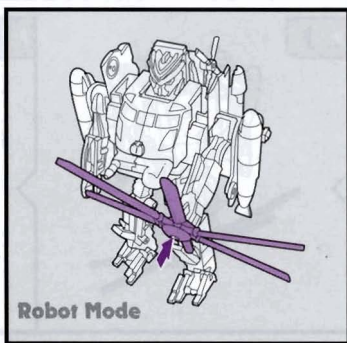

1. INSERT MISSILE INTO LAUNCHER.
2. PUSH BUTTON TO FIRE.