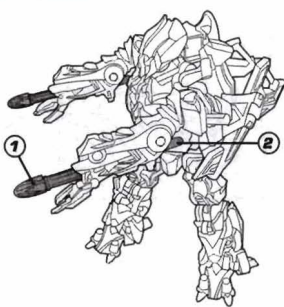

1. INSERT MISSILES INTO LAUNCHERS.
2. PUSH TO FIRE.

Twist and release torso for robot punch!