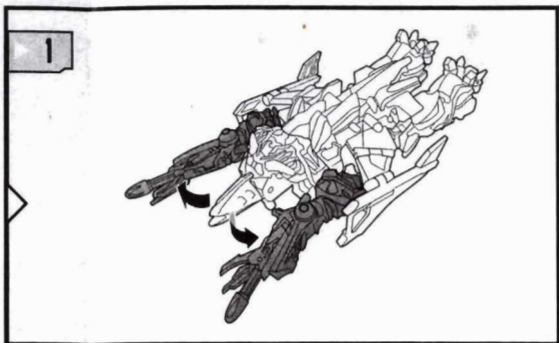

CHANGING TO ROBOT

P/N 6695130000

Some poses may require hand support.

DREAMWORKS
PICTURES

TRANSFORMERS.COM

© 2007 DreamWorks LLC and Paramount Pictures Corporation
© 2007 Hasbro. All Rights Reserved.
TM & © denote U.S. Trademarks.
Manufactured under license from Tomy Company, Ltd.

Not suitable for children
under 3 years because of
small parts - choking hazard.