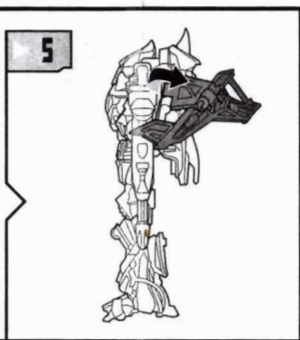

CHANGING TO ROBOT

P/N 6695130000

Some poses may require hand support.

DREAMWORKS
PICTURES

TRANSFORMERS.COM

© 2007 DreamWorks LLC and Paramount Pictures Corporation
© 2007 Hasbro. All Rights Reserved.
TM & © denote U.S. Trademarks.
Manufactured under license from Tomy Company, Ltd.

Not suitable for children
under 3 years because of
small parts - choking hazard.