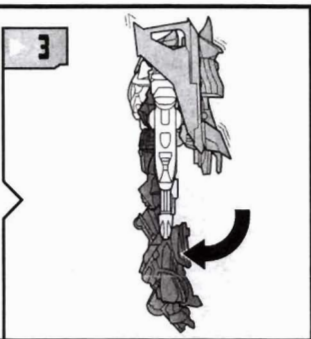

CHANGING TO ROBOT

P/N 6695130000

Some poses may require hand support.

DREAMWORKS
PICTURES

TRANSFORMERS.COM

© 2007 DreamWorks LLC and Paramount Pictures Corporation
© 2007 Hasbro. All Rights Reserved.
TM & © denote U.S. Trademarks.
Manufactured under license from Tomy Company, Ltd.

Not suitable for children
under 3 years because of
small parts - choking hazard.