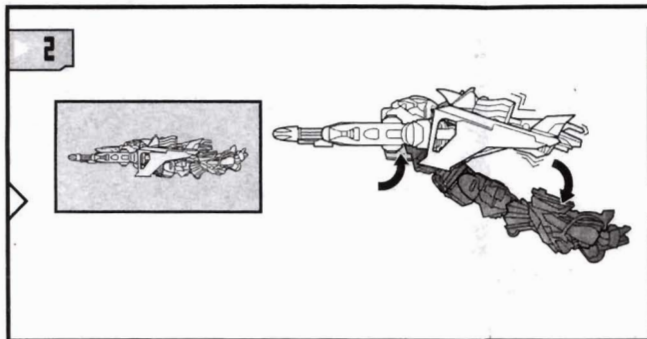

CHANGING TO ROBOT

P/N 6695130000

Some poses may require hand support.

DREAMWORKS
PICTURES

TRANSFORMERS.COM

© 2007 DreamWorks LLC and Paramount Pictures Corporation
© 2007 Hasbro. All Rights Reserved.
TM & © denote U.S. Trademarks.
Manufactured under license from Tomy Company, Ltd.

Not suitable for children
under 3 years because of
small parts - choking hazard.