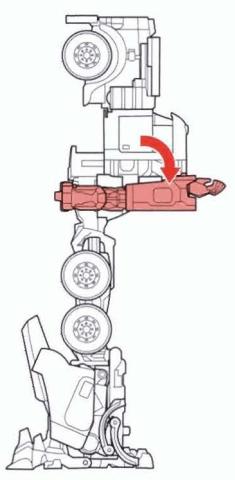

TRANSFORMERS

NOTE: Some parts are made to detach if excessive force is applied and are designed to be reattached if separation occurs. Adult supervision may be necessary for younger children.

AUTOBOT
OPTIMUS PRIME

AGES 5+
81408/81060 Asst.

TRANSFORMERS.COM

CHANGING TO ROBOT

5

6

7

8

9

10

11

12

13

REVERSE ORDER OF INSTRUCTIONS TO CONVERT BACK INTO VEHICLE.

1. INSERT MISSILE.
2. PUSH TO FIRE.

CANNON STORAGE

© 2007 DreamWorks LLC and Paramount Pictures Corporation
© 2007 Hasbro. All Rights Reserved.
TM & © denote U.S. Trademarks.
Manufactured under license from Tomly Company, Ltd.