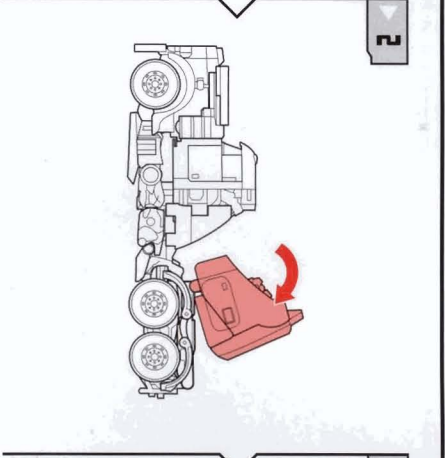

TRANSFORMERS

NOTE: Some parts are made to detach if excessive force is applied and are designed to be reattached if separation occurs. Adult supervision may be necessary for younger children.

AUTOBOT
OPTIMUS PRIME

AGES 5+
81408/81060 Asst.

TRANSFORMERS.COM

CHANGING TO ROBOT

5

6

7

8

9