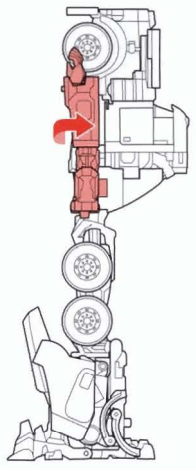

5

6

7

8

9

10

11

12

13

REVERSE ORDER OF INSTRUCTIONS TO CONVERT BACK INTO VEHICLE.

1. INSERT MISSILE.
2. PUSH TO FIRE.

CANNON STORAGE

© 2007 DreamWorks LLC and Paramount Pictures Corporation
© 2007 Hasbro. All Rights Reserved.
TM & © denote U.S. Trademarks.
Manufactured under license from Tomly Company, Ltd.

DREAMWORKS PICTURES

Not suitable for children under 3 years because of small parts - choking hazard.

P/N 6678350000
Some poses may require hand support.