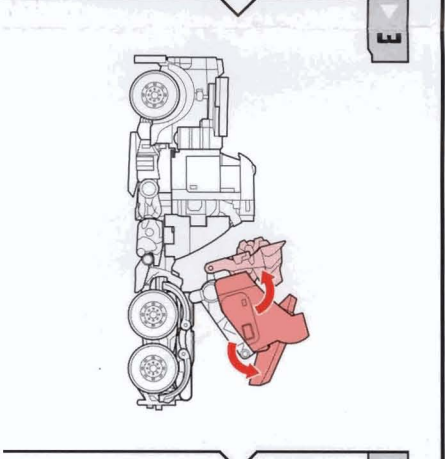

TRANSFORMERS

NOTE: Some parts are made to detach if excessive force is applied and are designed to be reattached if separation occurs. Adult supervision may be necessary for younger children.

AUTOBOT
OPTIMUS PRIME

AGES 5+
81408/81060 Asst.

TRANSFORMERS.COM

CHANGING TO ROBOT

5

6

7

8

9