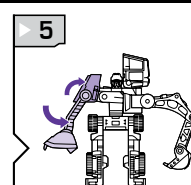

## AGES 5+

19745/19741 ASST.

P/N 7056370000

Reverse order of instructions to convert back to vehicle.

Some poses may require hand support. Product and colors may vary.

TRANSFORMERS.COM

© 2010 Hasbro. All Rights Reserved. TM & ® denote U.S. Trademarks. Manufactured under license from Tomy Company, Ltd.