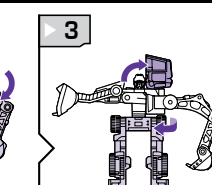

## AGES 5+

19745/19741 ASST.

P/N 7056370000

Reverse order of instructions to convert back to vehicle.

Some poses may require hand support. Product and colors may vary.

TRANSFORMERS.COM

© 2010 Hasbro. All Rights Reserved. TM & ® denote U.S. Trademarks. Manufactured under license from Tomy Company, Ltd.