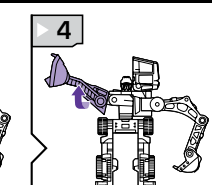

## AGES 5+

19745/19741 ASST.

P/N 7056370000

Reverse order of instructions to convert back to vehicle.

Some poses may require hand support. Product and colors may vary.

TRANSFORMERS.COM

© 2010 Hasbro. All Rights Reserved. TM & ® denote U.S. Trademarks. Manufactured under license from Tomy Company, Ltd.