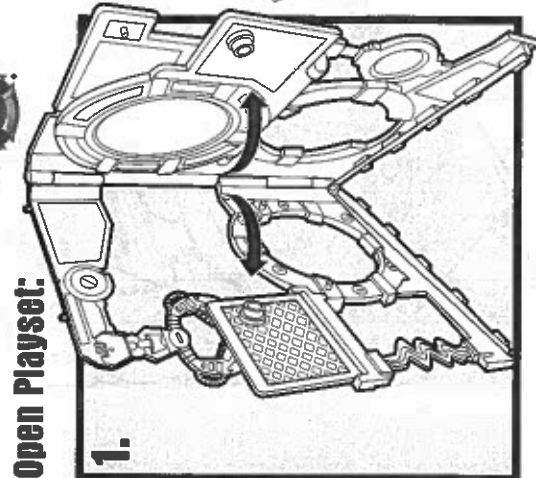

AGES 3-7
BUMBLEBEE™
RESCUE REPAIR STATION

Open Playset:

Includes:

Rescue Launcher:

A2111
 Product and colors may vary.
 © 2012 Hasbro. All Rights Reserved.
 TM & © denote U.S. Trademarks. PN: 7312370000

PLAYSKOOL
HEROES